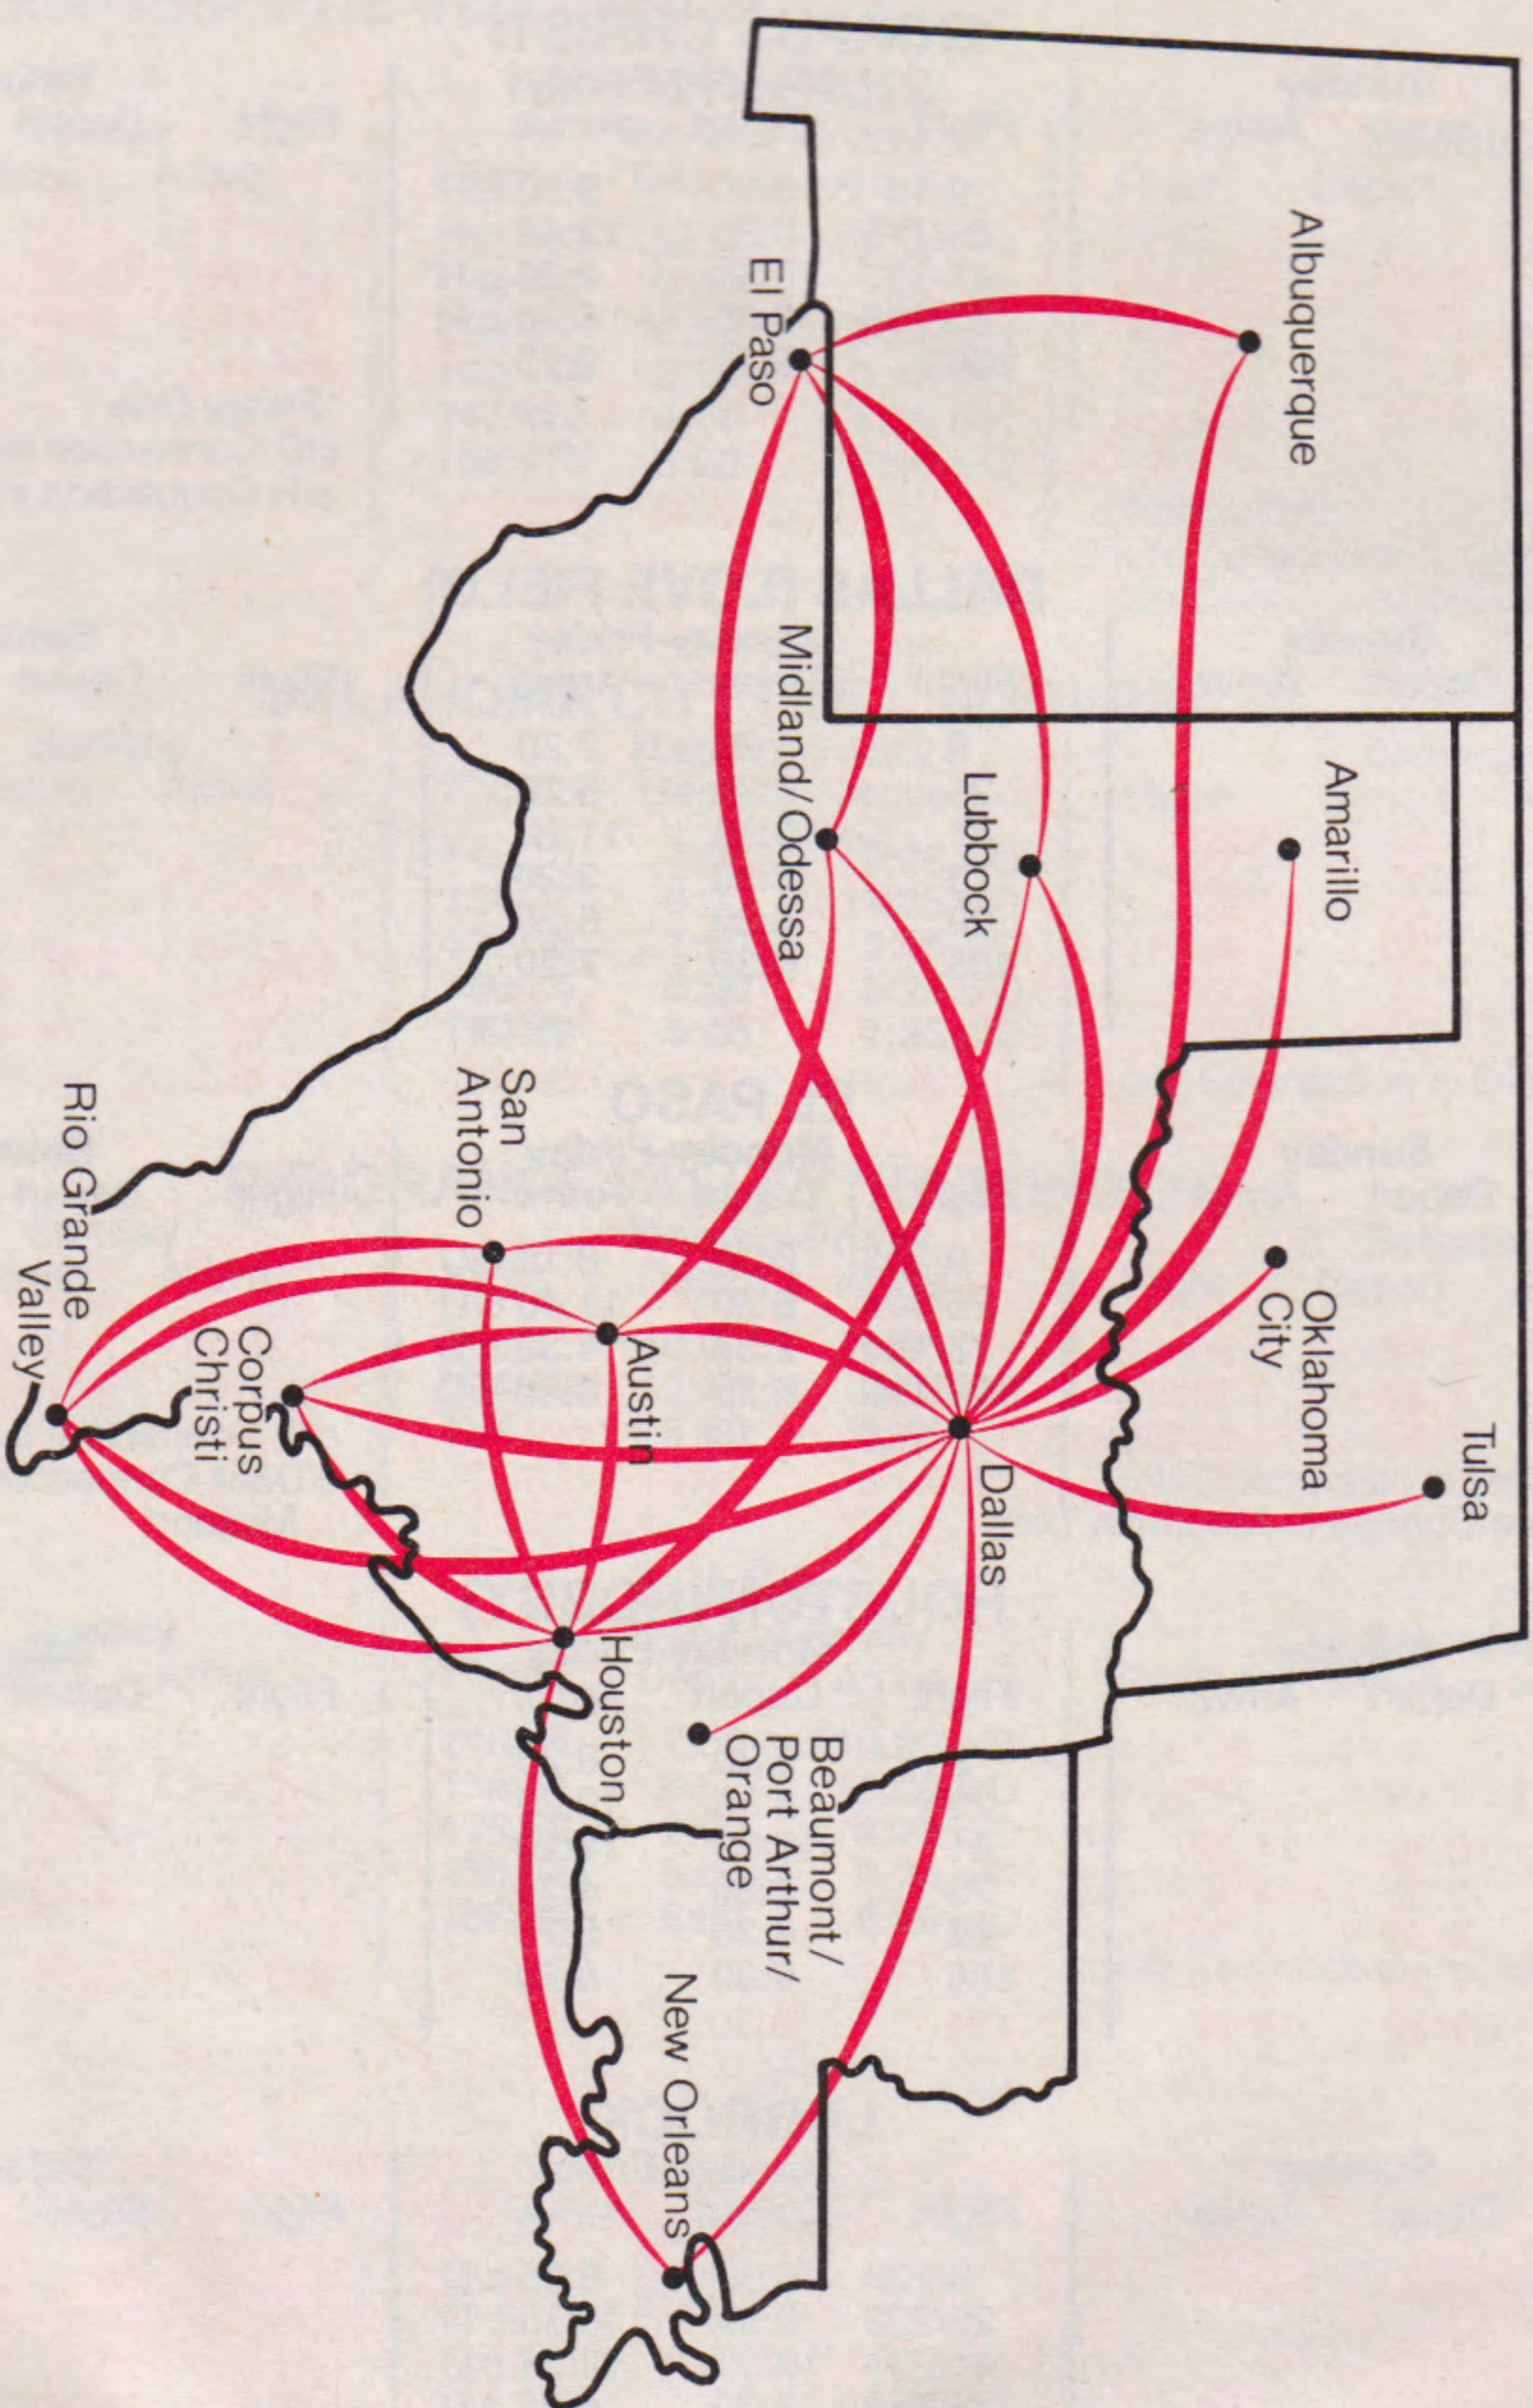

Southwest Airlines Flight Schedule

AND FARE SUMMARY
EFFECTIVE JULY 16, 1980

SOUTHWEST

Bulk Rate
U.S. POSTAGE
PAID
Dallas, Texas
Permit No. 6721

84110ASHA 0572
ASHA
PO BOX 1074
SALT LAKE CITY UT 84110

INDEX AND FARES

	PAGE	FARES	
		Executive	Pleasure
ALBUQUERQUE TO:			
Amarillo	6	$70.00	$50.00
Austin	6	$70.00	$50.00
Beaumont/Port Arthur/Orange	6	$70.00	$50.00
Corpus Christi	6	$90.00	$60.00
Dallas (Love Field)	6	$55.00	$40.00
El Paso	6	$37.00	$24.00
Houston (Hobby)	6	$70.00	$50.00
Lubbock	7	$45.00	$35.00
Midland/Odessa	7	$45.00	$35.00
New Orleans	7	$90.00	$60.00
Oklahoma City (Will Rogers)	7	$70.00	$50.00
Rio Grande Valley (Harlingen)	7	$90.00	$60.00
San Antonio	7	$70.00	$50.00
Tulsa	7	$70.00	$50.00
AMARILLO TO:			
Albuquerque	7	$70.00	$50.00
Austin	8	$55.00	$40.00
Beaumont/Port Arthur/Orange	8	$55.00	$40.00
Corpus Christi	8	$70.00	$50.00
Dallas (Love Field)	8	$37.00	$24.00
El Paso	8	$70.00	$50.00
Houston (Hobby)	8	$55.00	$40.00
Lubbock	8	$55.00	$40.00
Midland/Odessa	8	$55.00	$40.00
New Orleans	8	$70.00	$50.00
Oklahoma City (Will Rogers)	9	$55.00	$40.00
Rio Grande Valley (Harlingen)	9	$70.00	$50.00
San Antonio	9	$55.00	$40.00
Tulsa	9	$55.00	$40.00
AUSTIN TO:			
Albuquerque	9	$70.00	$50.00
Amarillo	9	$55.00	$40.00
Beaumont/Port Arthur/Orange	9	$55.00	$40.00
Corpus Christi	9	$37.00	$24.00
Dallas (Love Field)	10	$37.00	$24.00
El Paso	10	$70.00	$50.00
Houston (Hobby)	10	$37.00	$24.00
Lubbock	10	$55.00	$40.00
Midland/Odessa	10	$45.00	$35.00
New Orleans	10	$55.00	$40.00
Oklahoma City (Will Rogers)	10	$55.00	$40.00
Rio Grande Valley (Harlingen)	10	$37.00	$24.00
Tulsa	11	$55.00	$40.00
BEAUMONT/PORT ARTHUR/ORANGE TO:			
Albuquerque	11	$70.00	$50.00
Amarillo	11	$55.00	$40.00
Austin	11	$55.00	$40.00
Corpus Christi	11	$70.00	$50.00
Dallas (Love Field)	11	$37.00	$24.00
El Paso	11	$70.00	$50.00
Lubbock	11	$55.00	$40.00
Midland/Odessa	11	$55.00	$40.00
Oklahoma City (Will Rogers)	12	$55.00	$40.00
Rio Grande Valley (Harlingen)	12	$70.00	$50.00
San Antonio	12	$55.00	$40.00
Tulsa	12	$55.00	$40.00
CORPUS CHRISTI TO:			
Albuquerque	12	$90.00	$60.00
Amarillo	12	$70.00	$50.00
Austin	12	$37.00	$24.00
Beaumont/Port Arthur/Orange	12	$70.00	$50.00
Dallas (Love Field)	13	$55.00	$40.00
El Paso	13	$90.00	$60.00
Houston (Hobby)	13	$37.00	$24.00
Lubbock	13	$70.00	$50.00
Midland/Odessa	13	$70.00	$50.00
New Orleans	13	$55.00	$40.00
Oklahoma City (Will Rogers)	13	$70.00	$50.00
Rio Grande Valley (Harlingen)	13	$55.00	$40.00
San Antonio	13	$37.00	$24.00
Tulsa	14	$70.00	$50.00