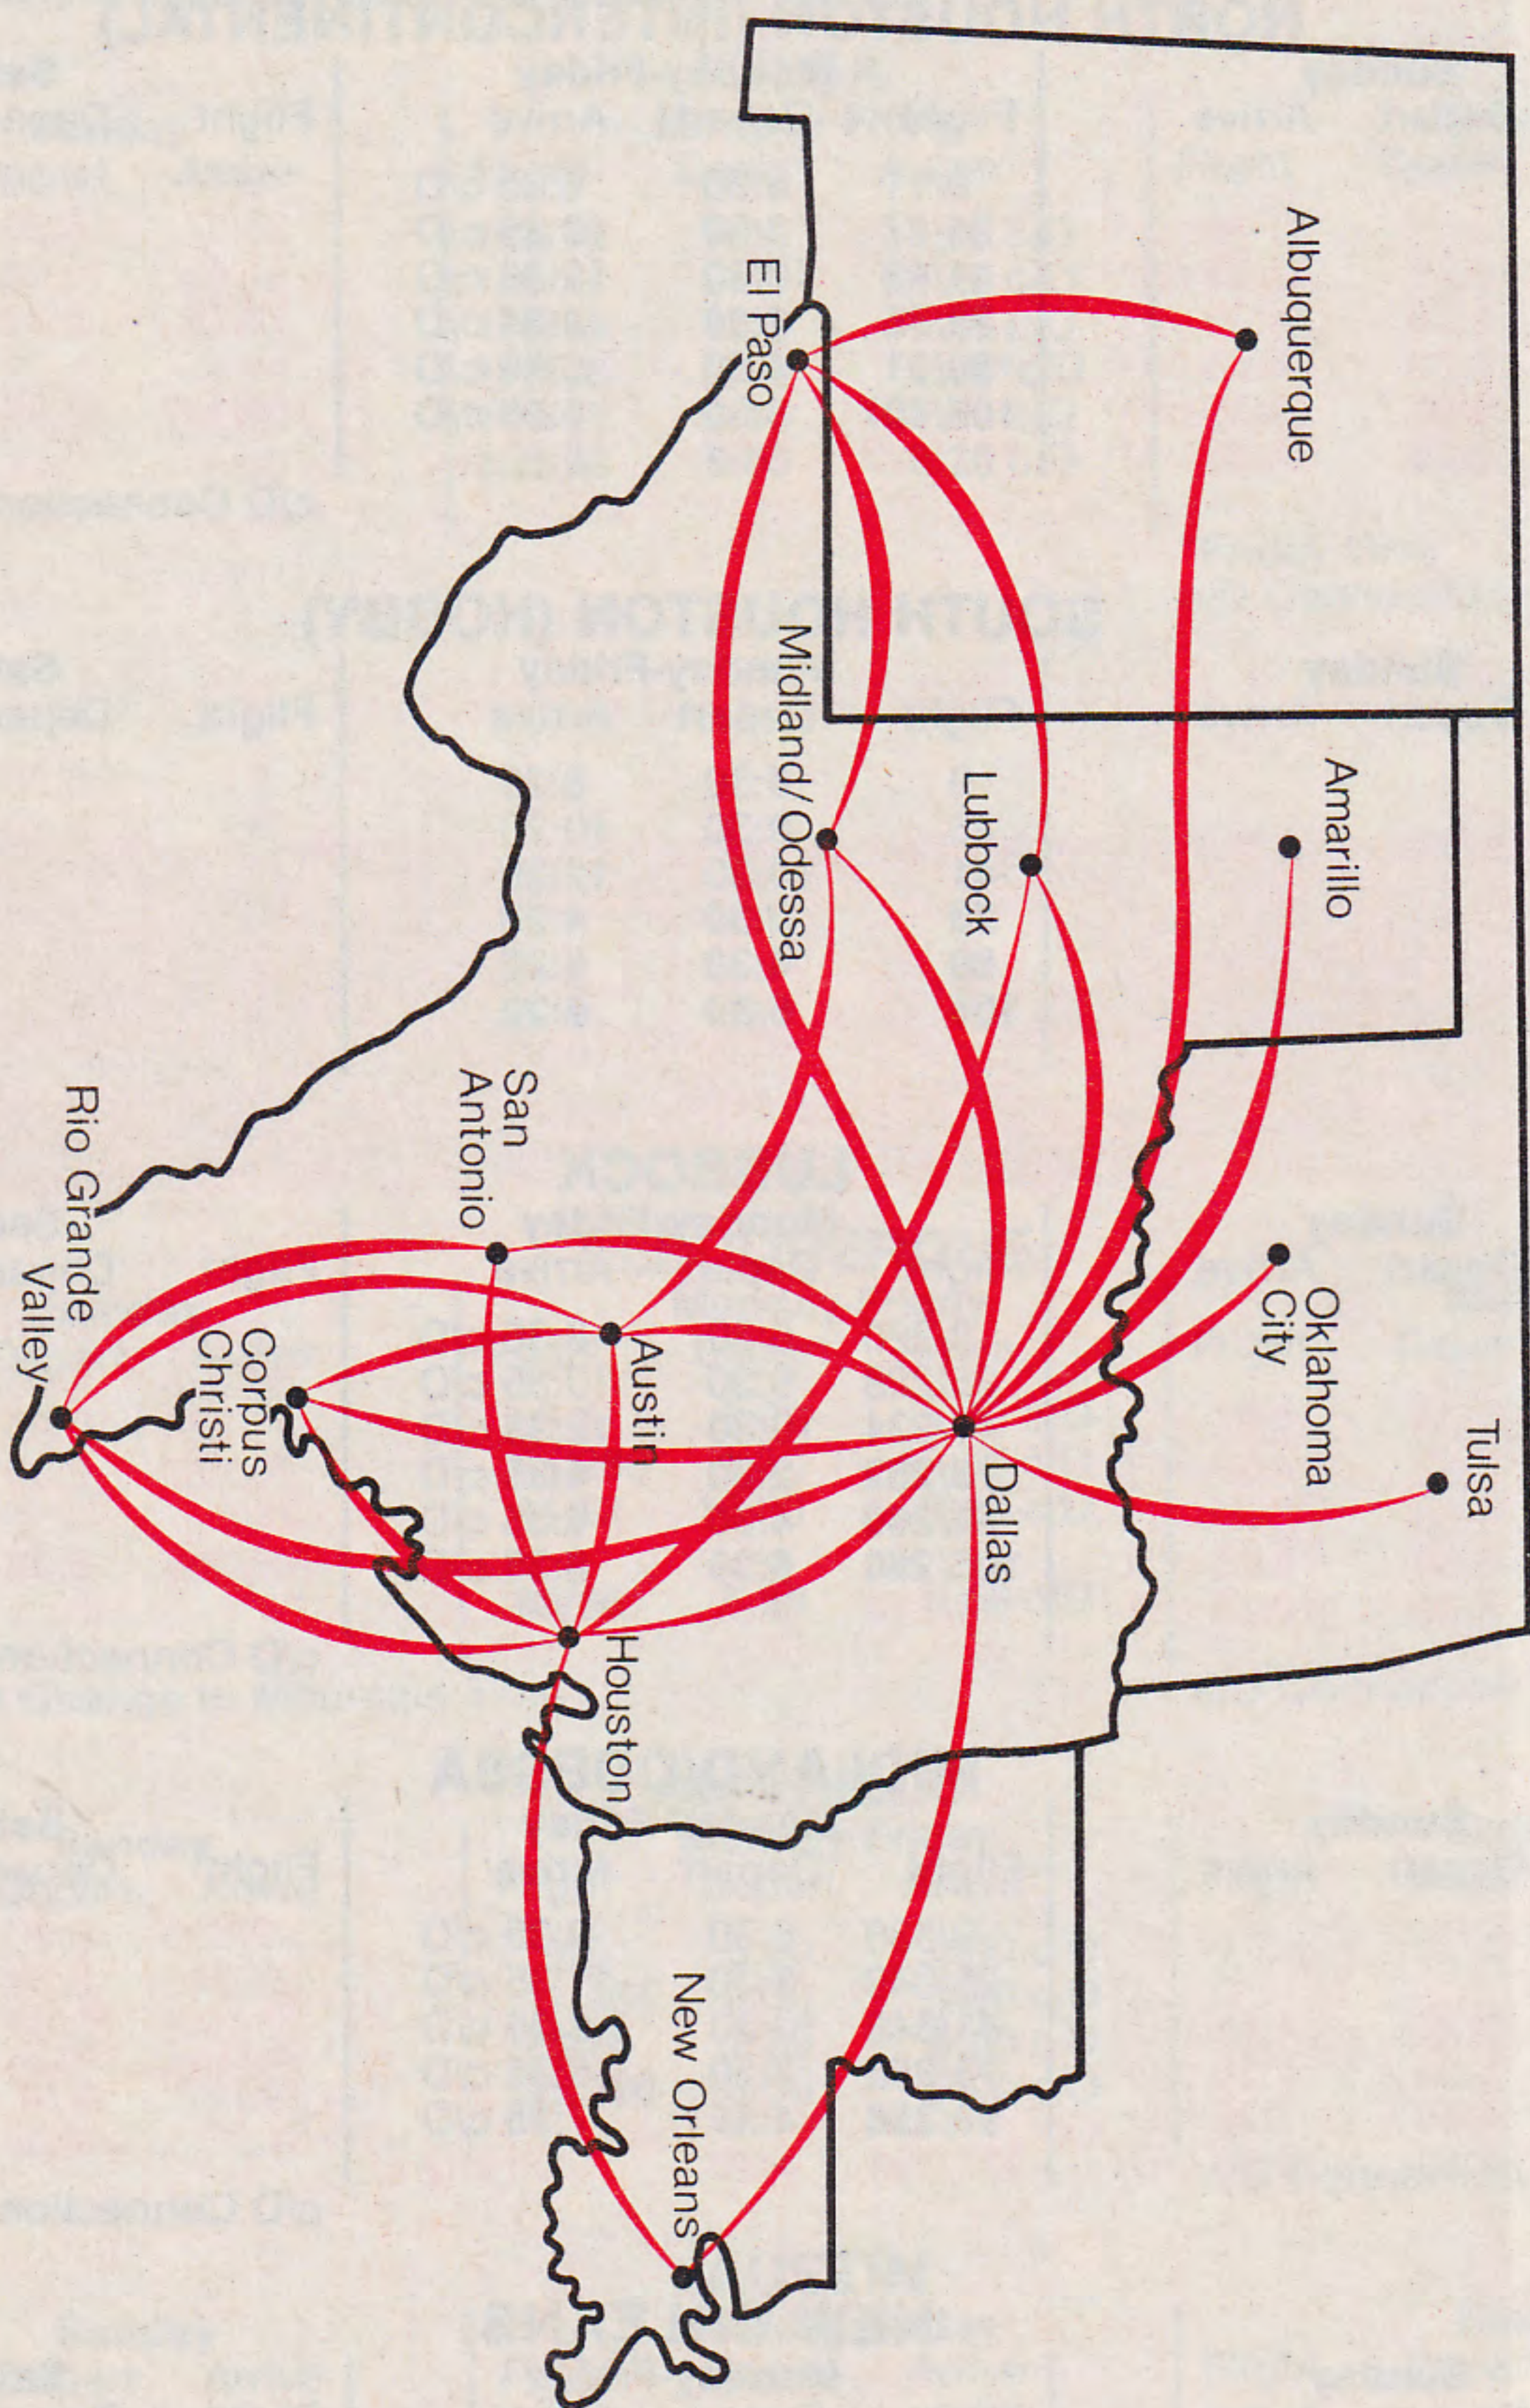

SOUTHWEST AIRLINES FLIGHT SCHEDULE

AND FARE SUMMARY
EFFECTIVE SEPTEMBER 8, 1980

NEW SERVICE

Houston Intercontinental Airport/
Dallas Love Field

SOUTHWEST

SOUTHWEST AIRLINES FLIGHT SCHEDULE

AND FARE SUMMARY
EFFECTIVE SEPTEMBER 8, 1980