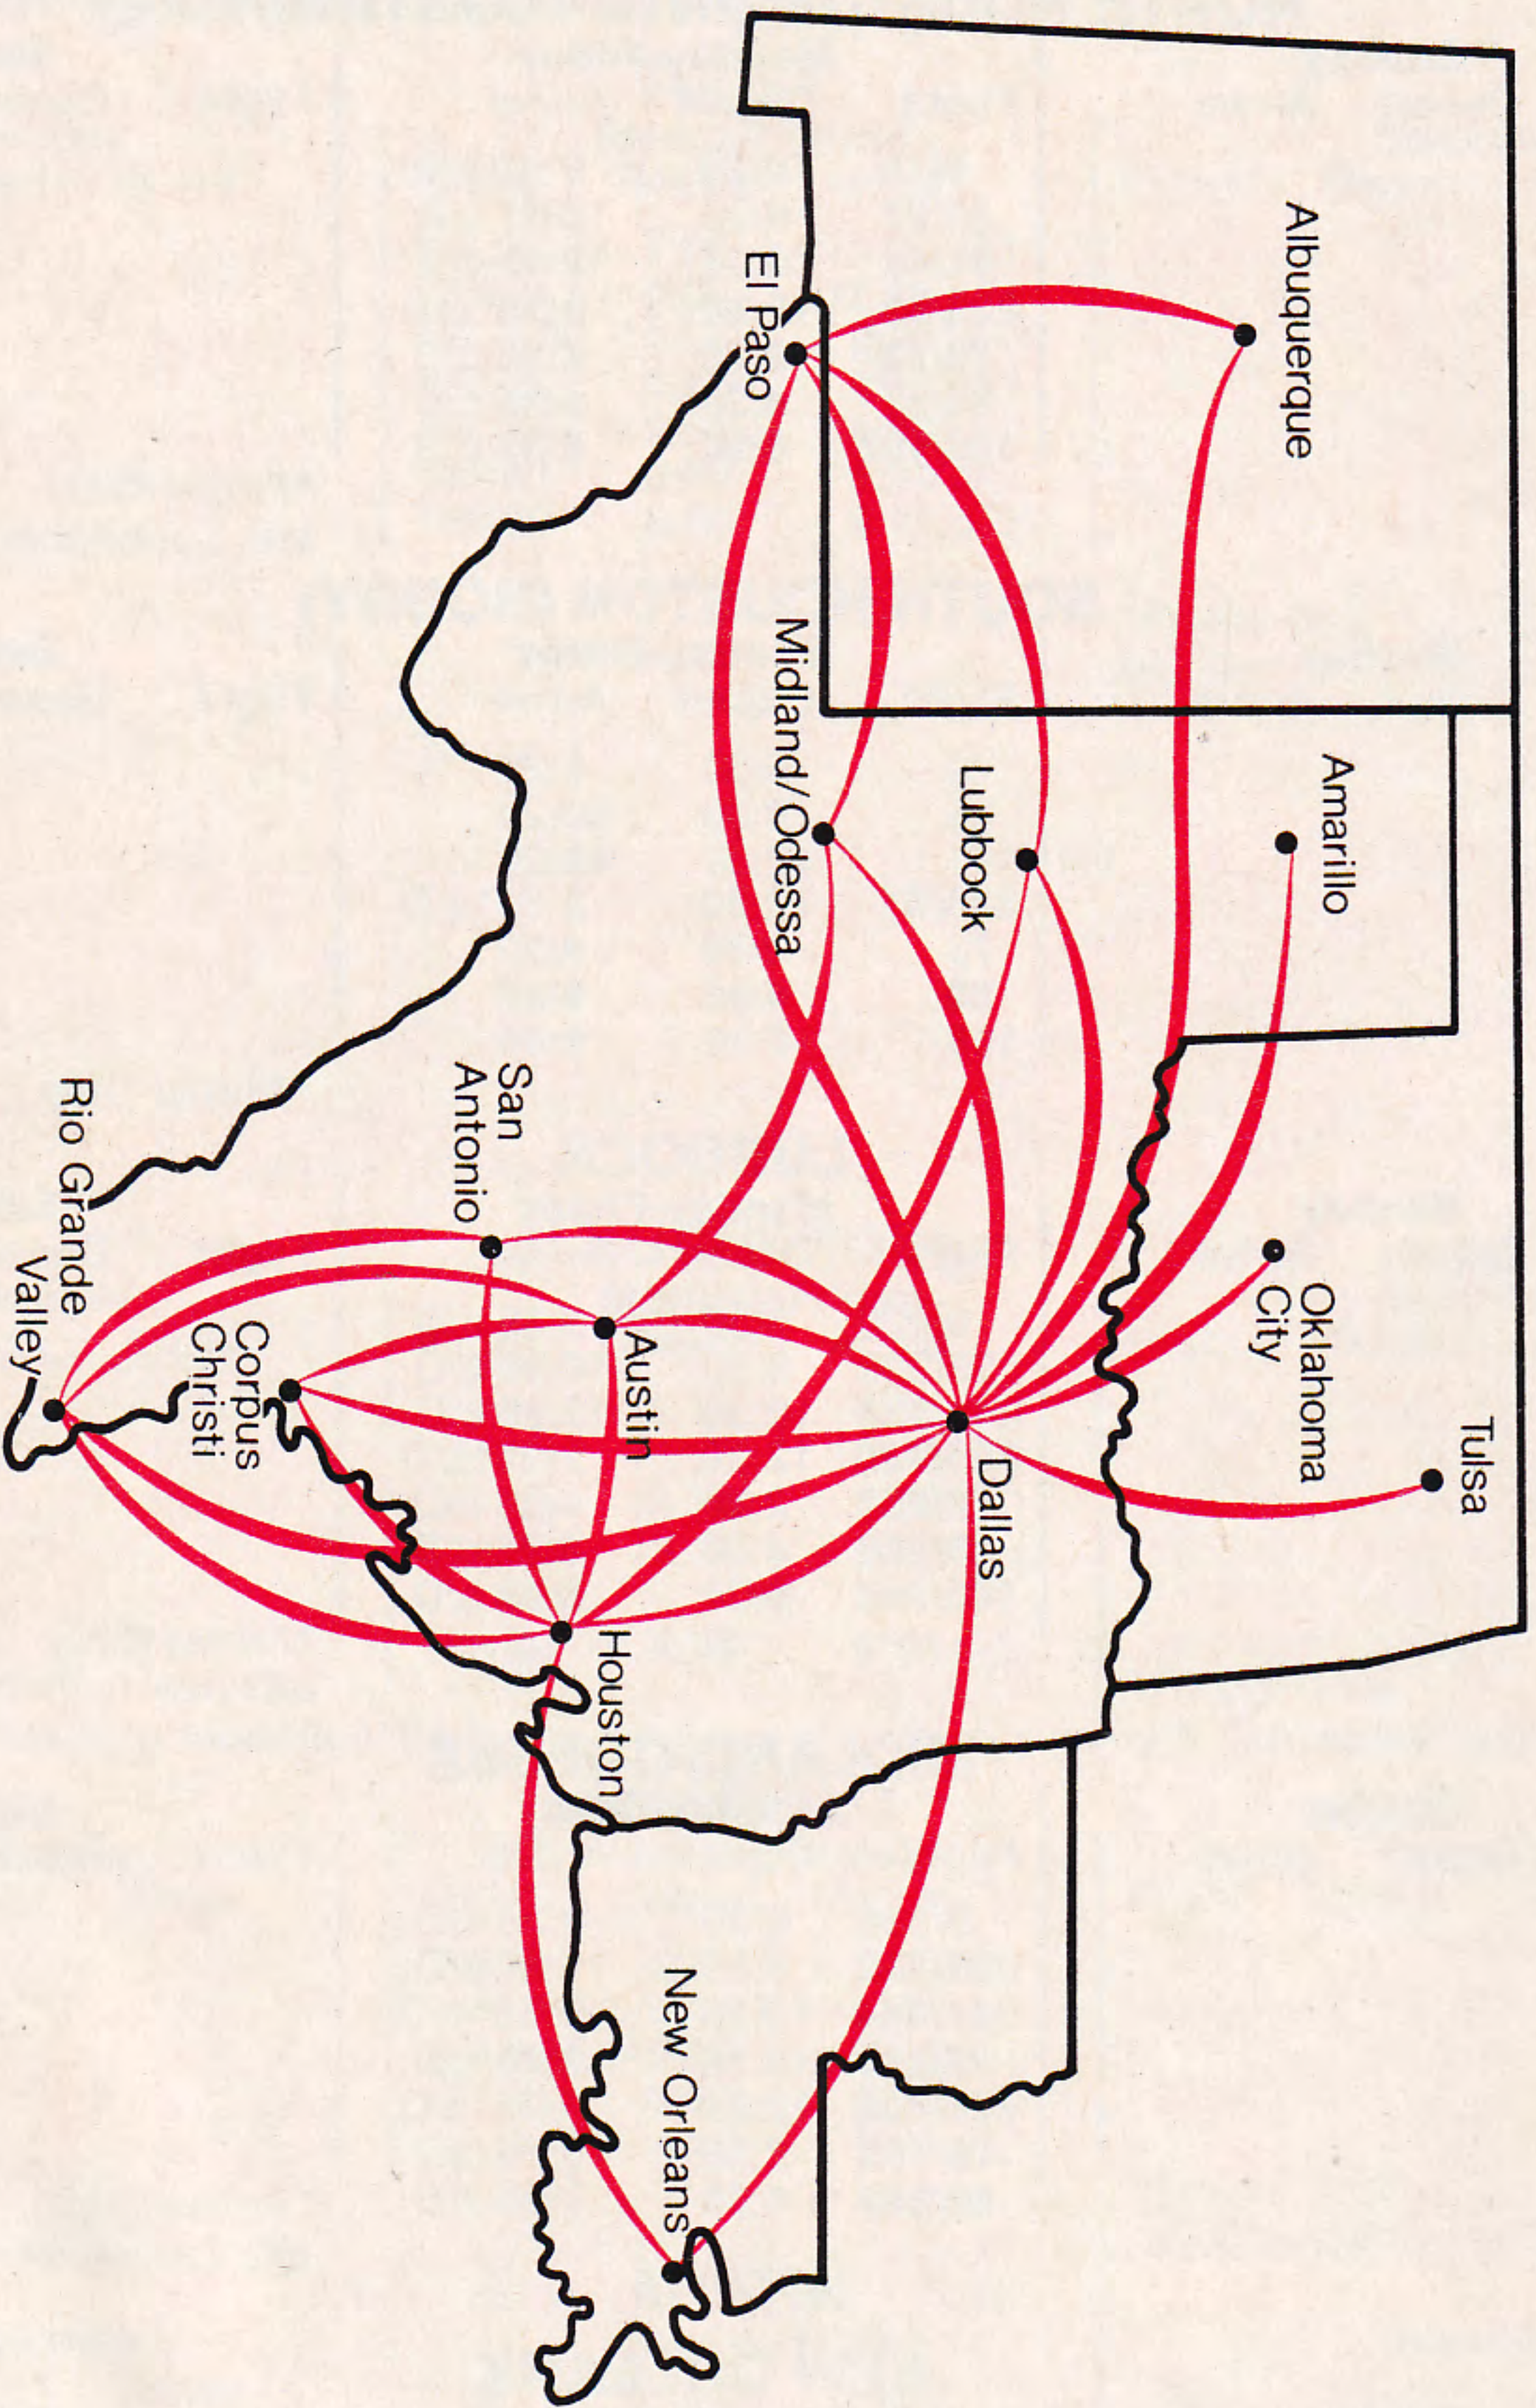

SOUTHWEST AIRLINES FLIGHT SCHEDULE

AND FARE SUMMARY
EFFECTIVE OCTOBER 1, 1980

SOUTHWEST
1S6MH1NOS

Bulk Rate
U.S. POSTAGE
PAID
Dallas, Texas
Permit No. 6721

84110ASHA 3150
PERRY SLOAN
ASHA
PO BOX 1074
SALT LAKE CITY UT 84110

INDEX AND FARES

	PAGE	FARES	
		Executive	Pleasure
ALBUQUERQUE TO:			
Amarillo	6	$70.00	$50.00
Austin	6	$70.00	$50.00
Corpus Christi	6	$90.00	$60.00
Dallas (Love Field)	6	$55.00	$40.00
El Paso	6	$37.00	$24.00***
North Houston (Intercontinental)	6	$70.00	$50.00
South Houston (Hobby)	6	$70.00	$50.00
Lubbock	6	$45.00	$35.00
Midland/Odessa	6	$45.00	$35.00
New Orleans	7	$90.00	$60.00
Oklahoma City (Will Rogers)	7	$70.00	$50.00
Rio Grande Valley (Harlingen)	7	$90.00	$60.00
San Antonio	7	$70.00	$50.00
Tulsa	7	$70.00	$50.00
AMARILLO TO:			
Albuquerque	7	$70.00	$50.00
Austin	8	$55.00	$40.00
Corpus Christi	8	$70.00	$50.00
Dallas (Love Field)	8	$37.00	$24.00
El Paso	8	$70.00	$50.00
North Houston (Intercontinental)	8	$55.00	$40.00
South Houston (Hobby)	8	$55.00	$40.00
Lubbock	8	$55.00	$40.00
Midland/Odessa	9	$55.00	$40.00
New Orleans	9	$70.00	$50.00
Oklahoma City (Will Rogers)	9	$55.00	$40.00
Rio Grande Valley (Harlingen)	9	$70.00	$50.00
San Antonio	9	$55.00	$40.00
Tulsa	9	$55.00	$40.00
AUSTIN TO:			
Albuquerque	10	$70.00	$50.00
Amarillo	10	$55.00	$40.00
Corpus Christi	10	$37.00	$24.00
Dallas (Love Field)	10	$37.00	$24.00
El Paso	10	$70.00	$50.00
South Houston (Hobby)	10	$37.00	$24.00
Lubbock	10	$55.00	$40.00
Midland/Odessa	11	$45.00	$35.00
New Orleans	11	$55.00	$40.00
Oklahoma City (Will Rogers)	11	$55.00	$40.00
Rio Grande Valley (Harlingen)	11	$37.00	$24.00
Tulsa	11	$55.00	$40.00
CORPUS CHRISTI TO:			
Albuquerque	11	$90.00	$60.00
Amarillo	12	$70.00	$50.00
Austin	12	$37.00	$24.00
Dallas (Love Field)	12	$55.00	$40.00
El Paso	12	$90.00	$60.00
South Houston (Hobby)	12	$37.00	$24.00
Lubbock	12	$70.00	$50.00
Midland/Odessa	12	$70.00	$50.00
New Orleans	12	$55.00	$40.00
Oklahoma City (Will Rogers)	13	$70.00	$50.00
Rio Grande Valley (Harlingen)	13	$55.00	$40.00
San Antonio	13	$37.00	$24.00
Tulsa	14	$70.00	$50.00
DALLAS (LOVE FIELD) TO:			
Albuquerque	13	$55.00	$40.00
Amarillo	13	$37.00	$24.00
Austin	14	$37.00	$24.00
Corpus Christi	14	$55.00	$40.00
El Paso	14	$55.00	$40.00
North Houston (Intercontinental)	14	$37.00	$24.00*
South Houston (Hobby)	14	$37.00	$24.00*
Lubbock	14	$37.00	$24.00
Midland/Odessa	15	$37.00	$24.00
New Orleans	15	$55.00	$40.00
Oklahoma City (Will Rogers)	15	$37.00	$24.00
Rio Grande Valley (Harlingen)	15	$55.00	$40.00
San Antonio	15	$37.00	$24.00
Tulsa	15	$37.00	$24.00

* Sept. 8 through Nov. 6, 1980.

ONLY $24.
Between Dallas Love Field and
Houston Intercontinental.
All Seats. Every Day.