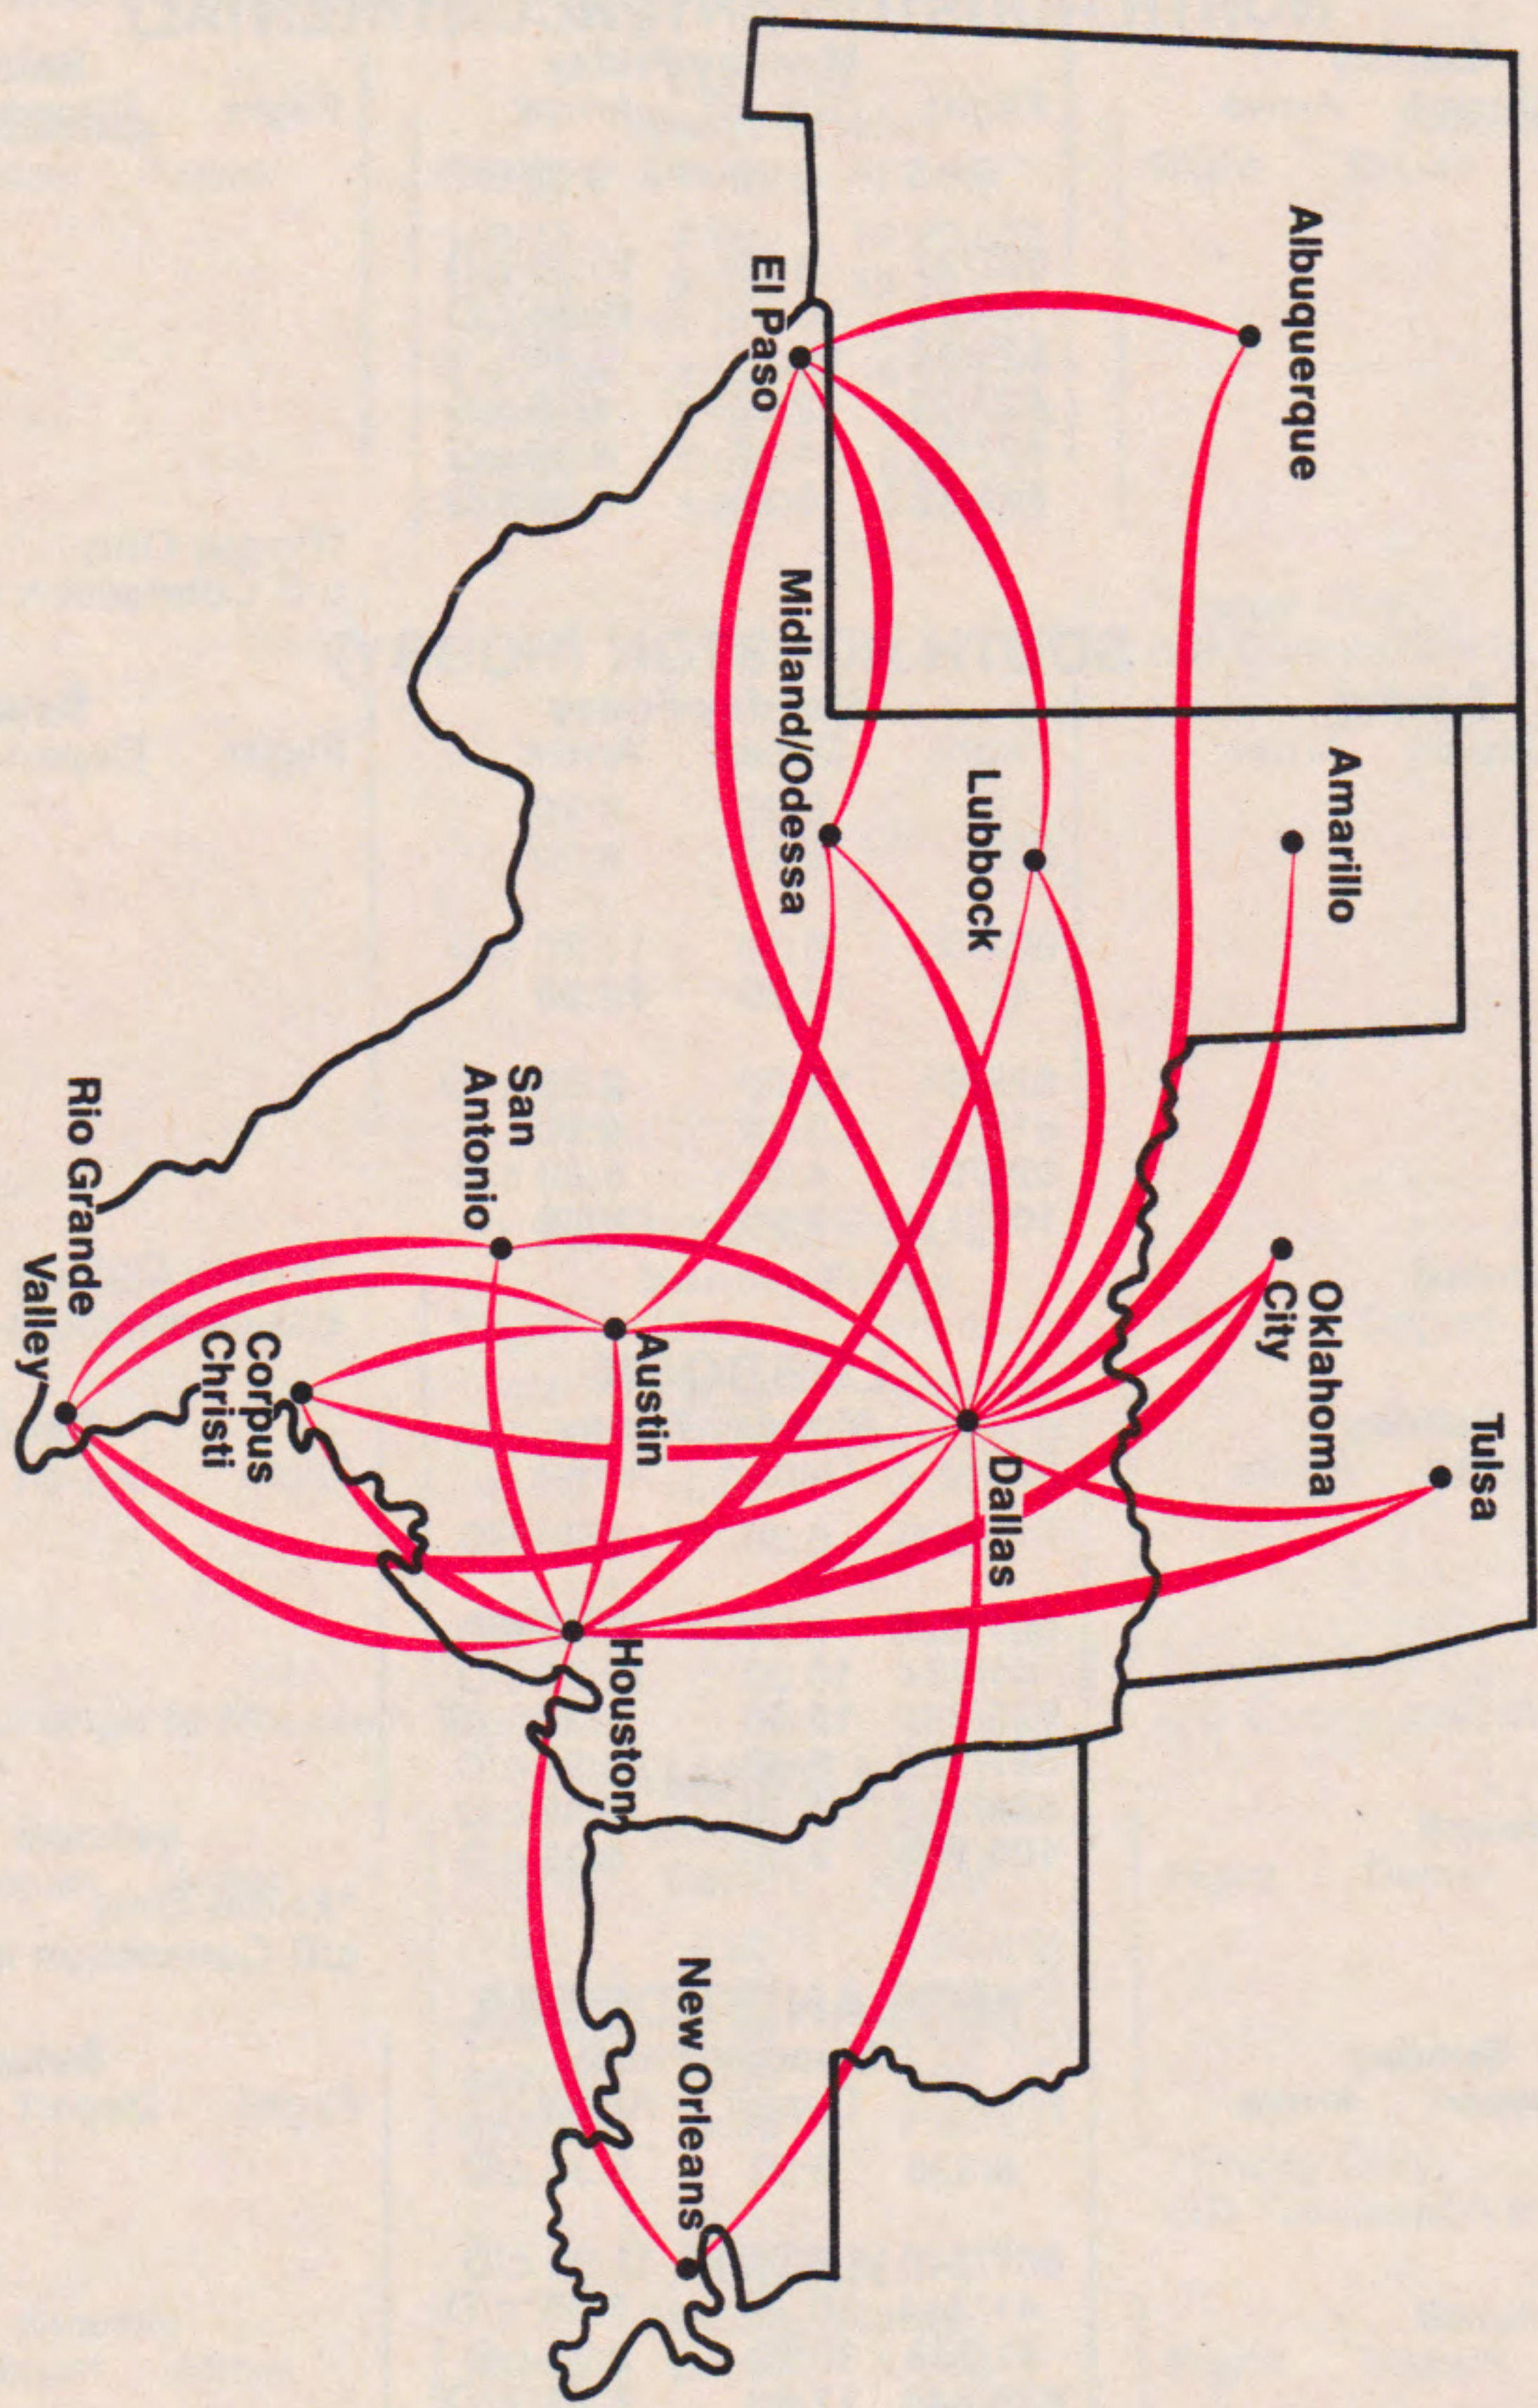

SOUTHWEST AIRLINES FLIGHT SCHEDULE

**AND FARE SUMMARY
EFFECTIVE DECEMBER 4, 1980**

NOW AVAILABLE

New Non-stop Service between Houston Hobby and Tulsa

EFFECTIVE DECEMBER 18, 1980.

New Non-stop Service between Houston Hobby and Oklahoma City

SOUTHWEST

AIRLINES

SOUTHWEST AIRLINES FLIGHT SCHEDULE

AND FARE SUMMARY
EFFECTIVE DECEMBER 4, 1980

NOW AVAILABLE
New Non-stop Service between Houston Hobby and Tulsa
EFFECTIVE DECEMBER 18, 1980.
New Non-stop Service between Houston Hobby and Oklahoma City