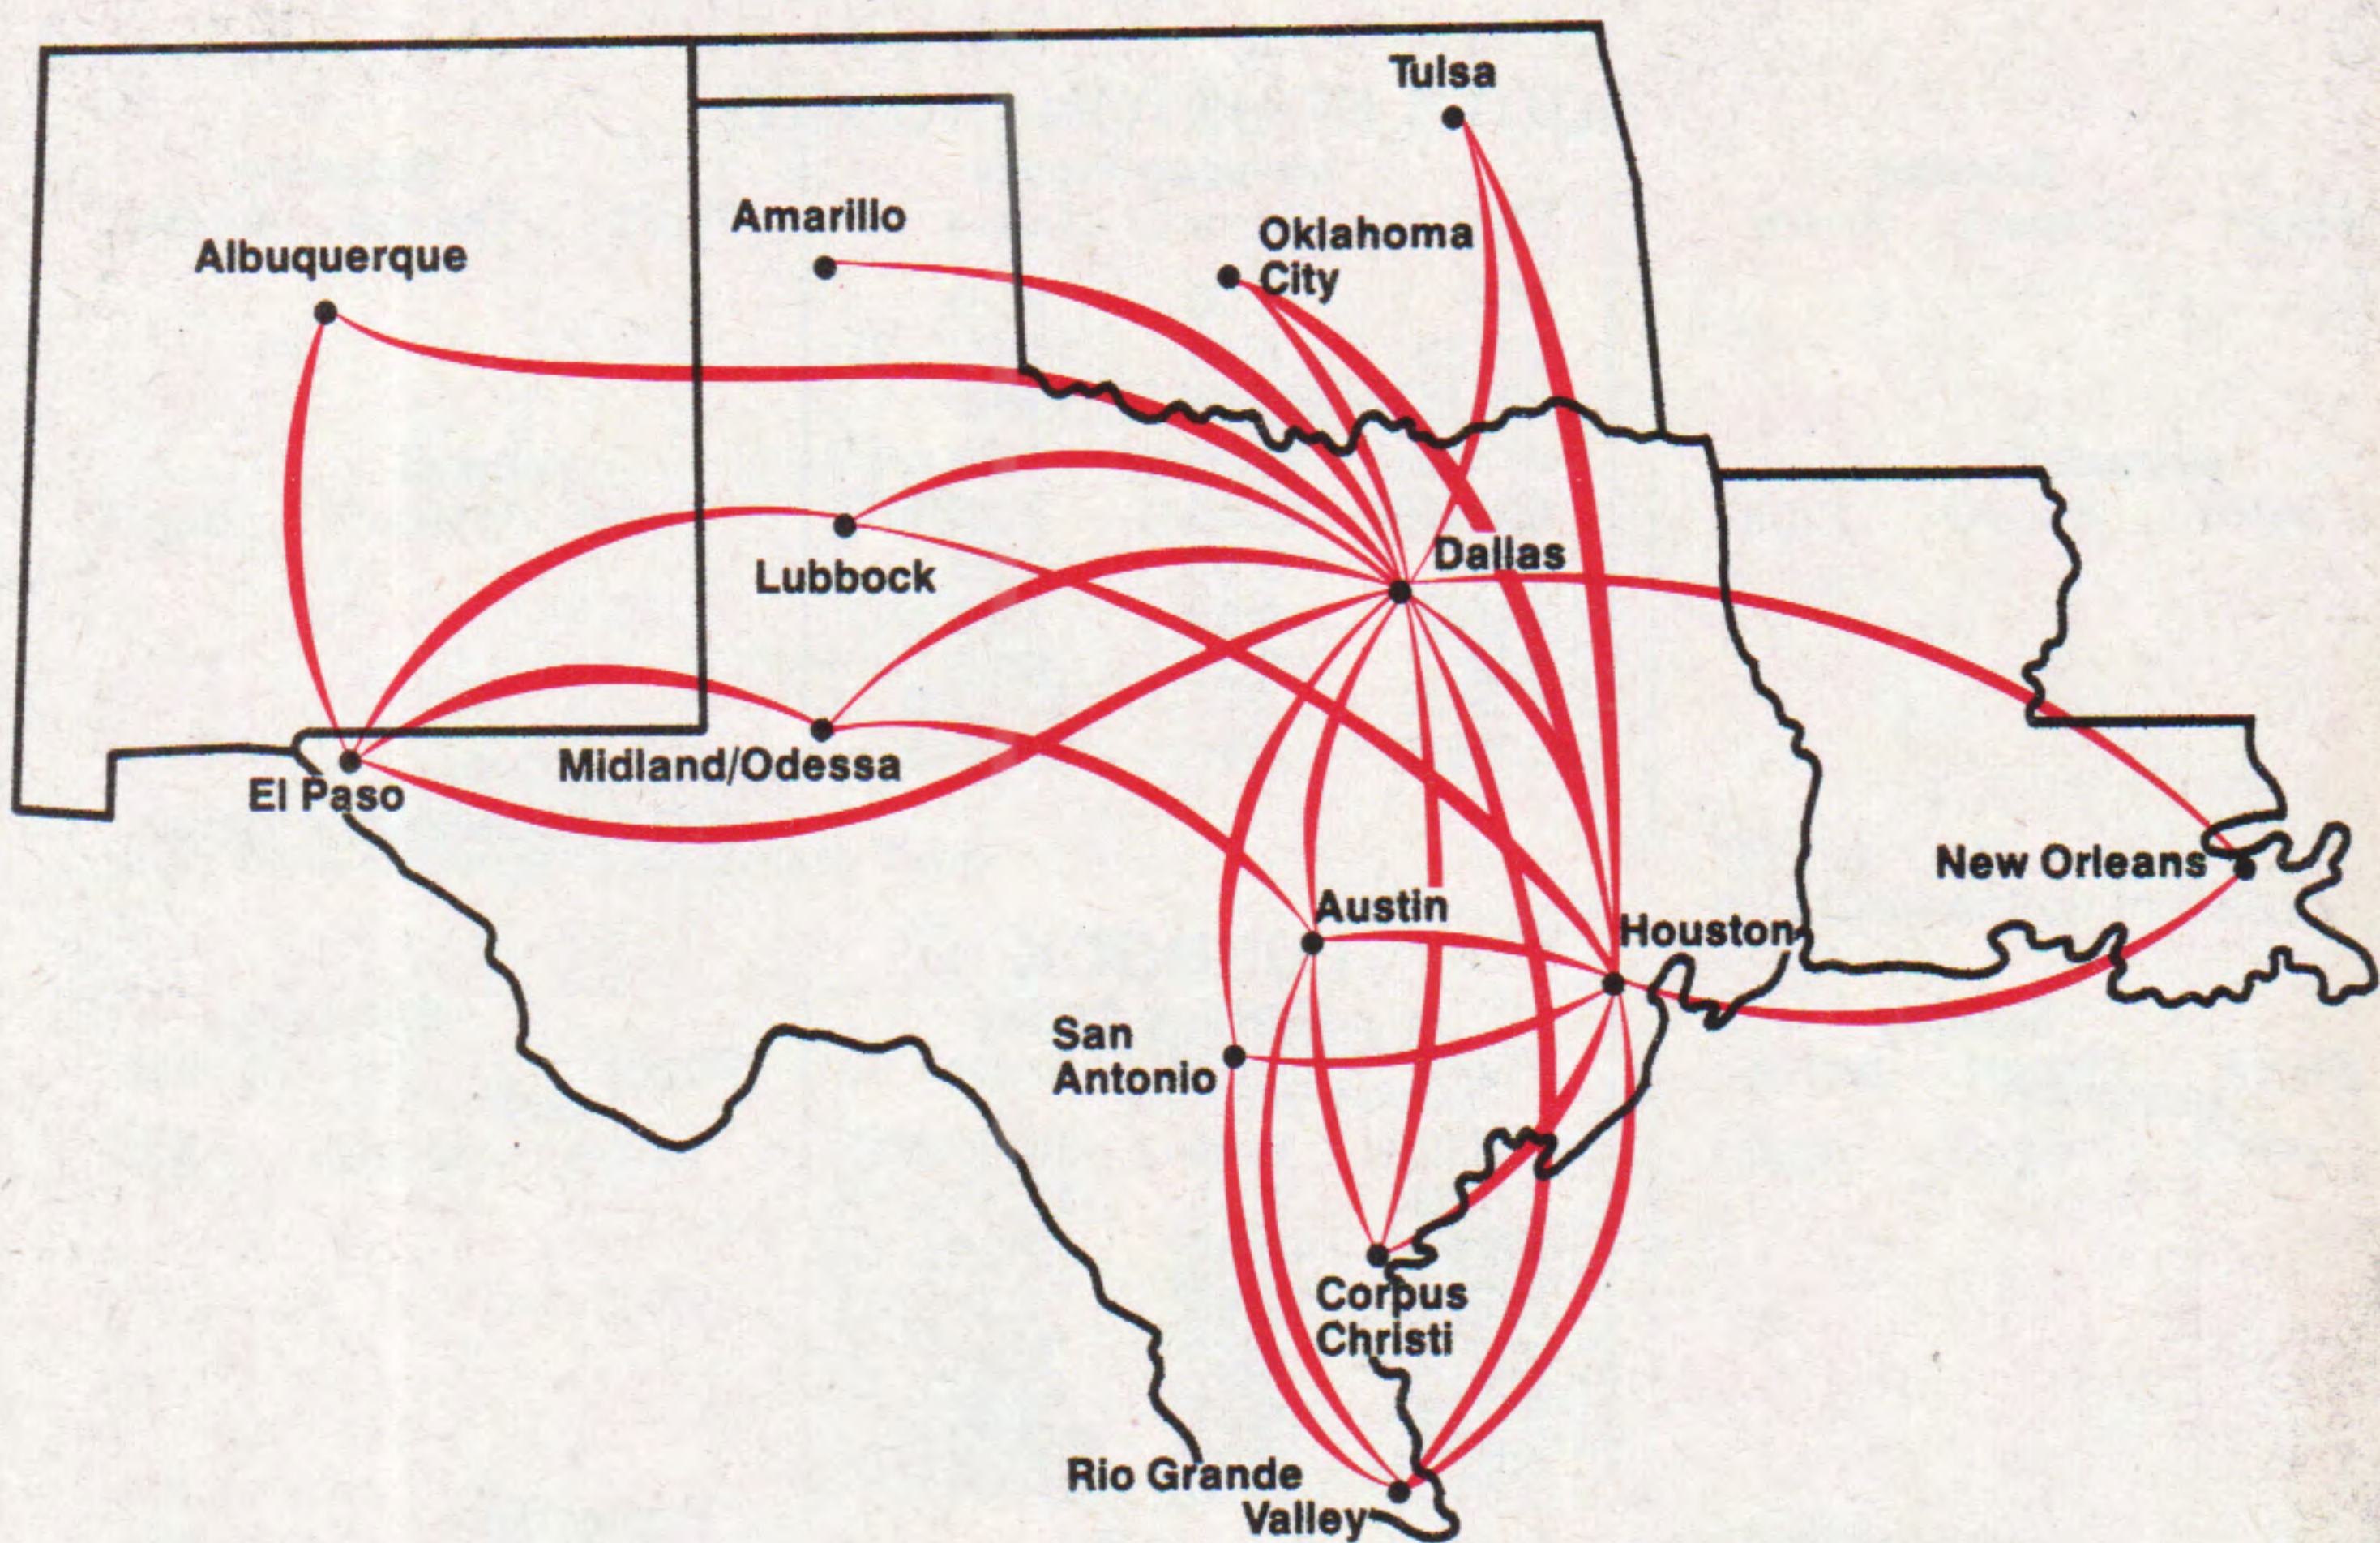

# **SOUTHWEST AIRLINES FLIGHT SCHEDULE**

AND FARE SUMMARY  
EFFECTIVE MARCH 15, 1981.

**SOUTHWEST  
AIRLINES**

# SOUTHWEST AIRLINES FLIGHT SCHEDULE

AND FARE SUMMARY  
EFFECTIVE MARCH 15, 1981.

MARCH						
S	M	T	W	T	F	S
1	2	3	4	5	6	7
8	9	10	11	12	13	14
15	16	17	18	19	20	21
22	23	24	25	26	27	28
29	30	31				

APRIL						
S	M	T	W	T	F	S
			1	2	3	4
5	6	7	8	9	10	11
12	13	14	15	16	17	18
19	20	21	22	23	24	25
26	27	28	29	30		