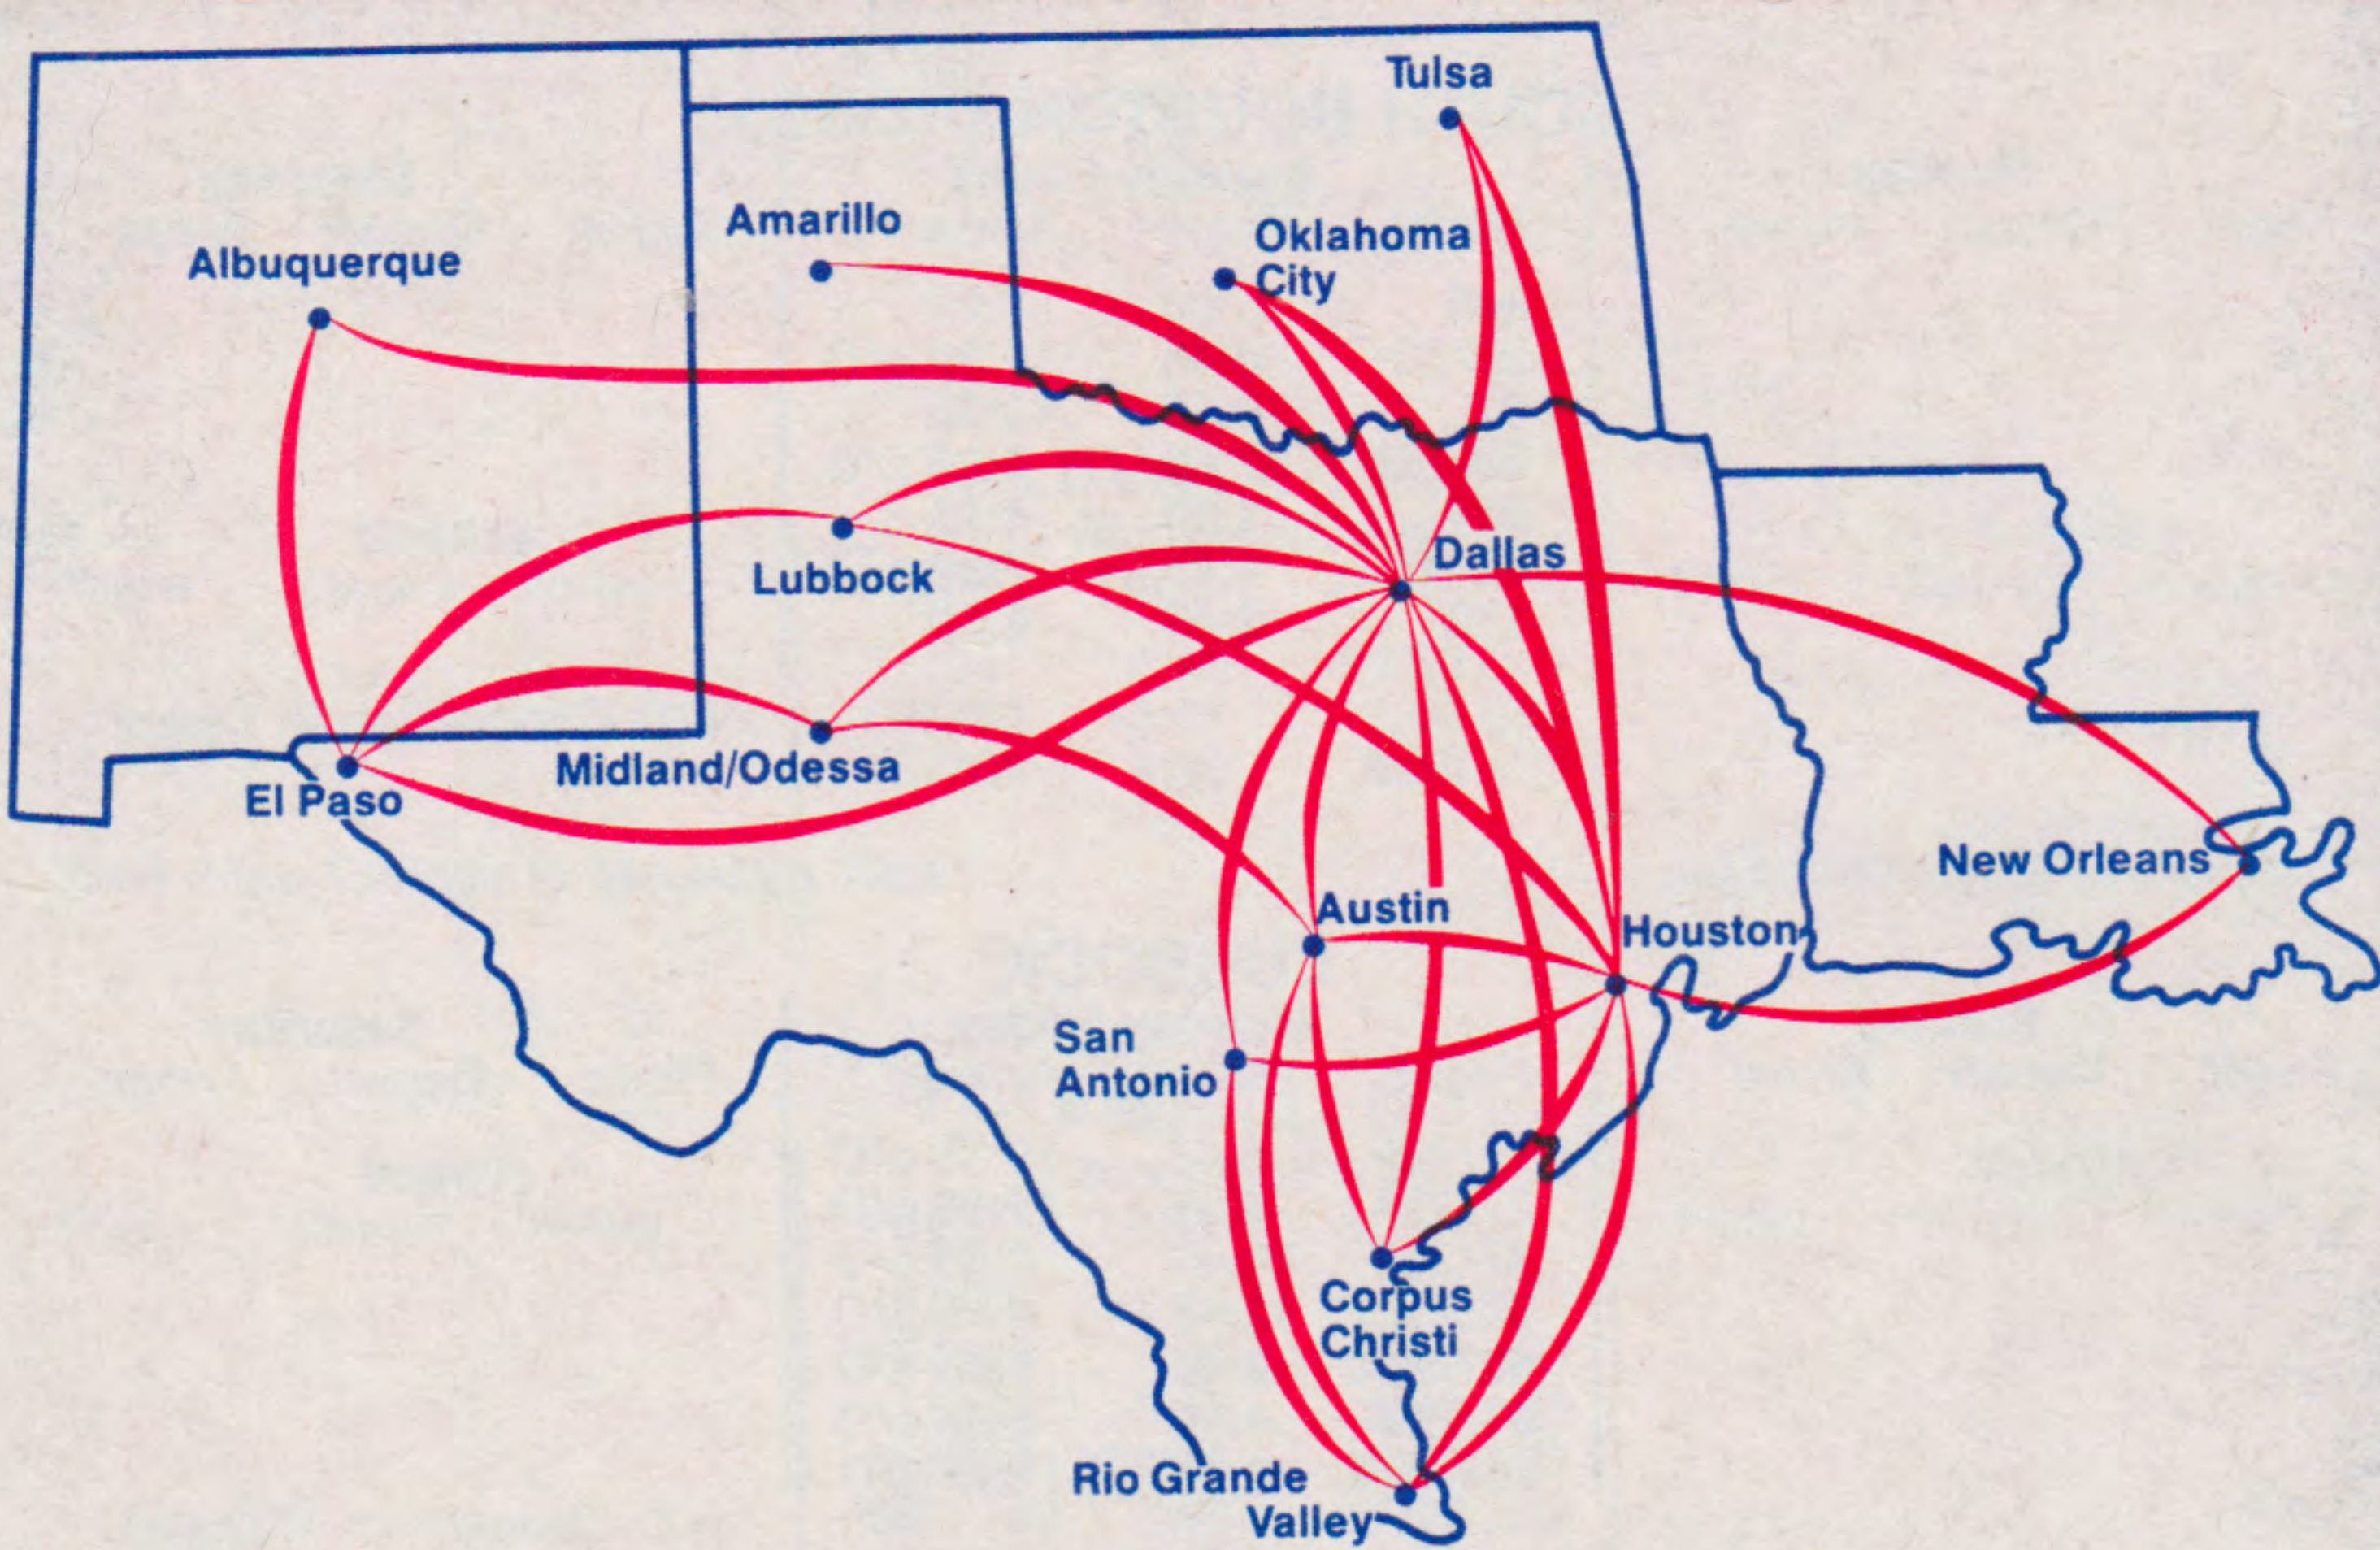

SOUTHWEST AIRLINES FLIGHT SCHEDULE

AND FARE SUMMARY
EFFECTIVE MAY 15, 1981.

**SOUTHWEST
AIRLINES**

SOUTHWEST AIRLINES FLIGHT SCHEDULE

AND FARE SUMMARY
EFFECTIVE MAY 15, 1981.

MAY							JUNE							JULY						
S	M	T	W	T	F	S	S	M	T	W	T	F	S	S	M	T	W	T	F	S
					1	2	1	2	3	4	5	6			1	2	3	4		
3	4	5	6	7	8	9	7	8	9	10	11	12	13	5	6	7	8	9	10	11
10	11	12	13	14	15	16	14	15	16	17	18	19	20	12	13	14	15	16	17	18
17	18	19	20	21	22	23	21	22	23	24	25	26	27	19	20	21	22	23	24	25
24	25	26	27	28	29	30	28	29	30					26	27	28	29	30	31	
31																				