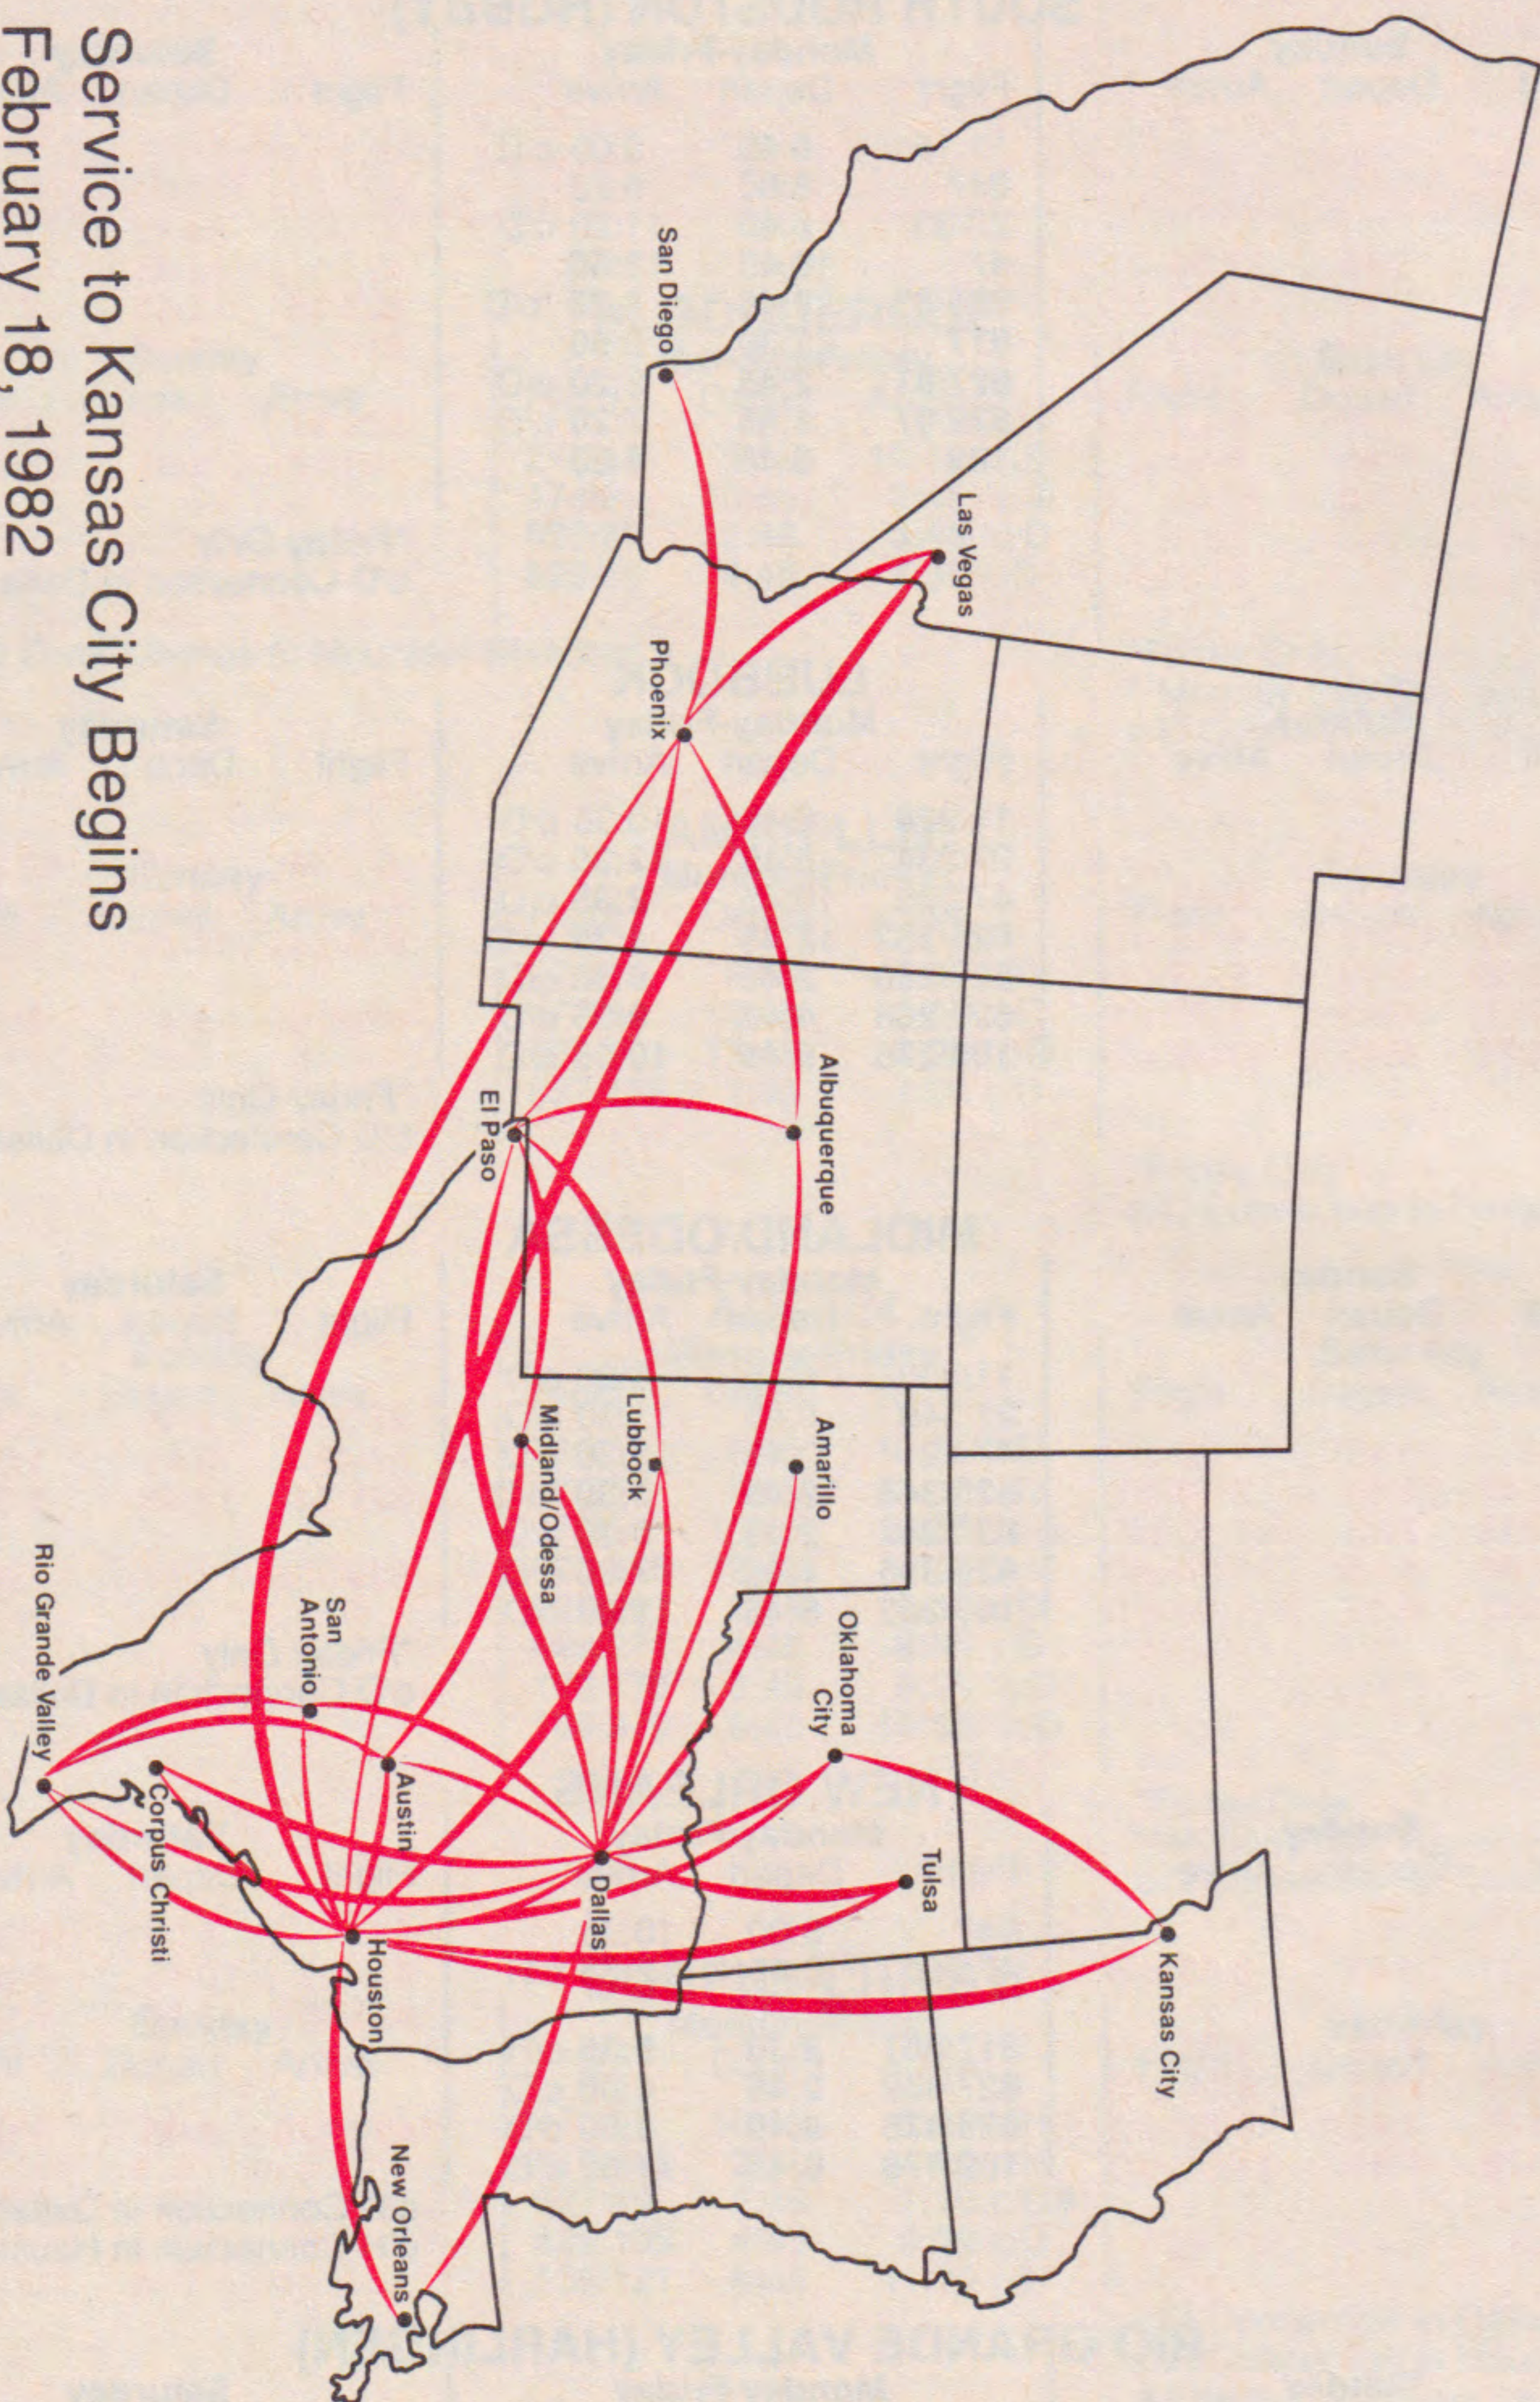

SOUTHWEST AIRLINES FLIGHT SCHEDULE

AND FARE SUMMARY

EFFECTIVE JANUARY 31, 1982

ANNOUNCING NEW SERVICE

STARTING JANUARY 31, 1982

- PHOENIX
- SAN DIEGO
- LAS VEGAS

STARTING FEBRUARY 18, 1982

- KANSAS CITY