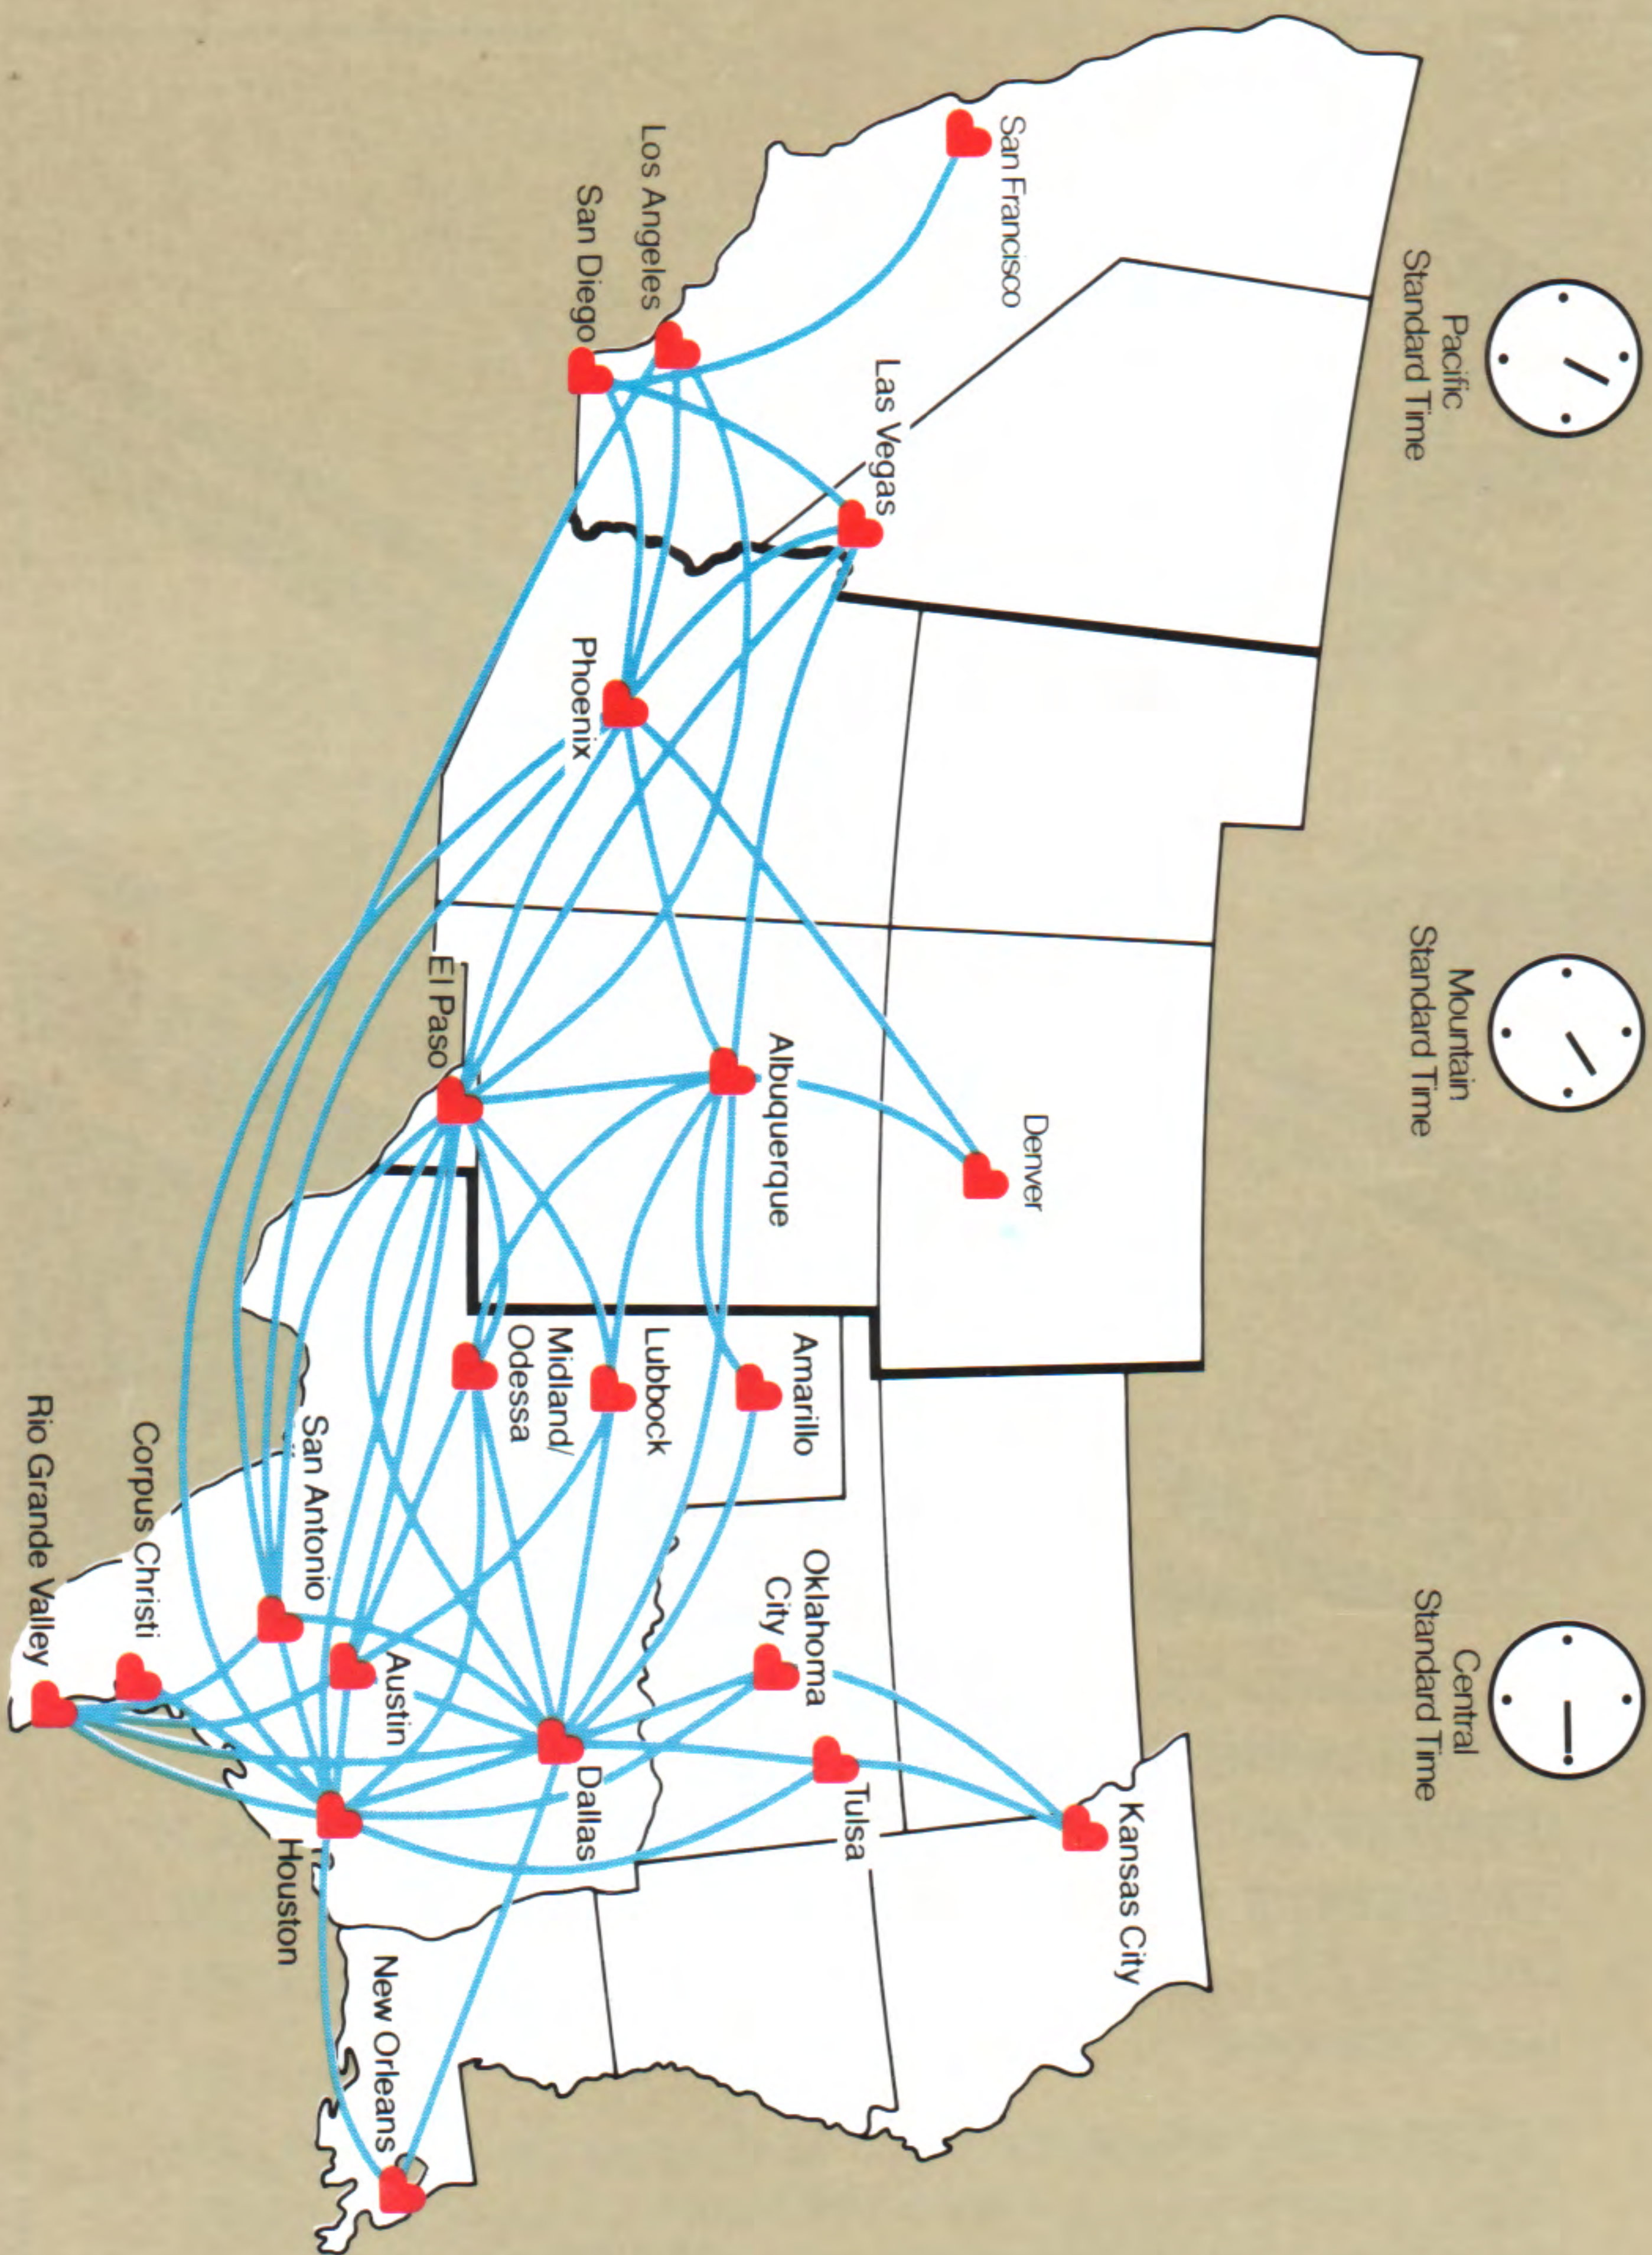

SOUTHWEST AIRLINES

Flight Schedule

And Fare Summary • Effective January 4, 1984

OOH!
GENUINE
LEATHER
HEADRESTS

OOH!
TAILORED
NATURAL
FABRICS

OOH!
SUBTLE
GEOMETRIC
CARPET

AHH!
WIDER
SHOULDER
ROOM

AHH!
GREATER
HIP ROOM