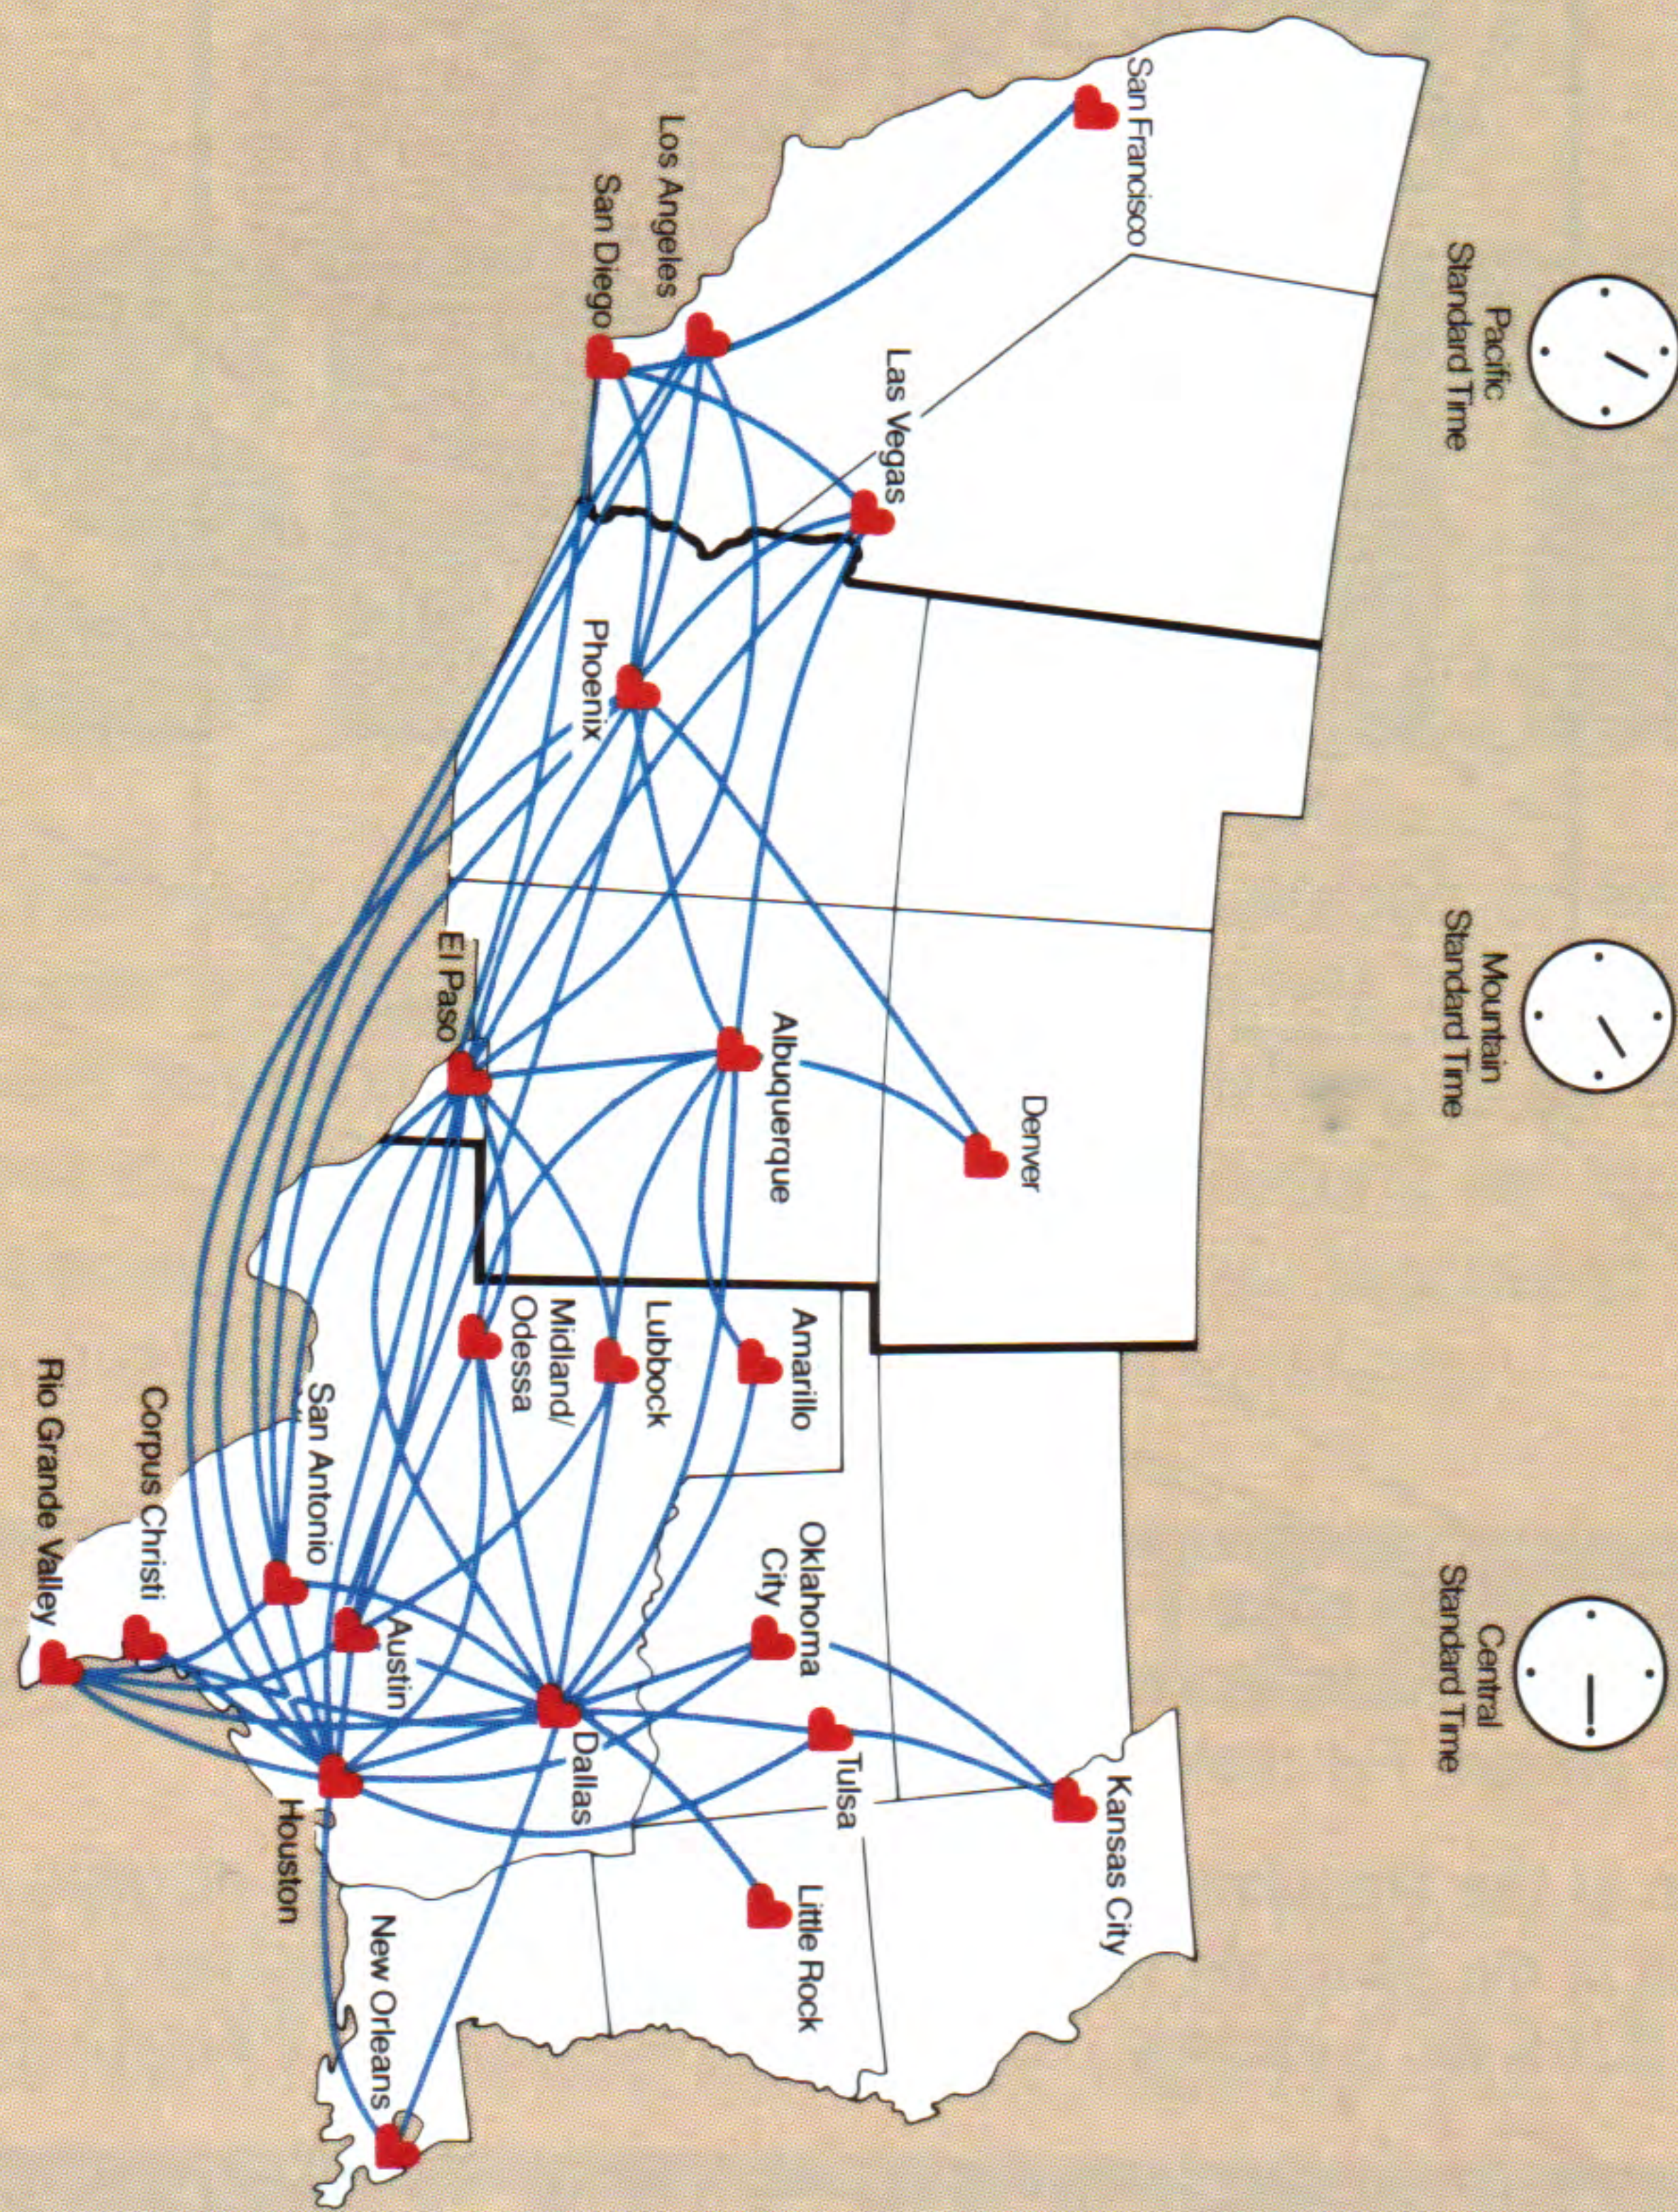

FLY SOUTHWEST

FLY SOUTHWEST

Southwest Airlines Flight Schedule
And Fare Summary • Effective October 28, 1984

**Pair of Aces: Twin Captains,
Russ and Rick Mason.**