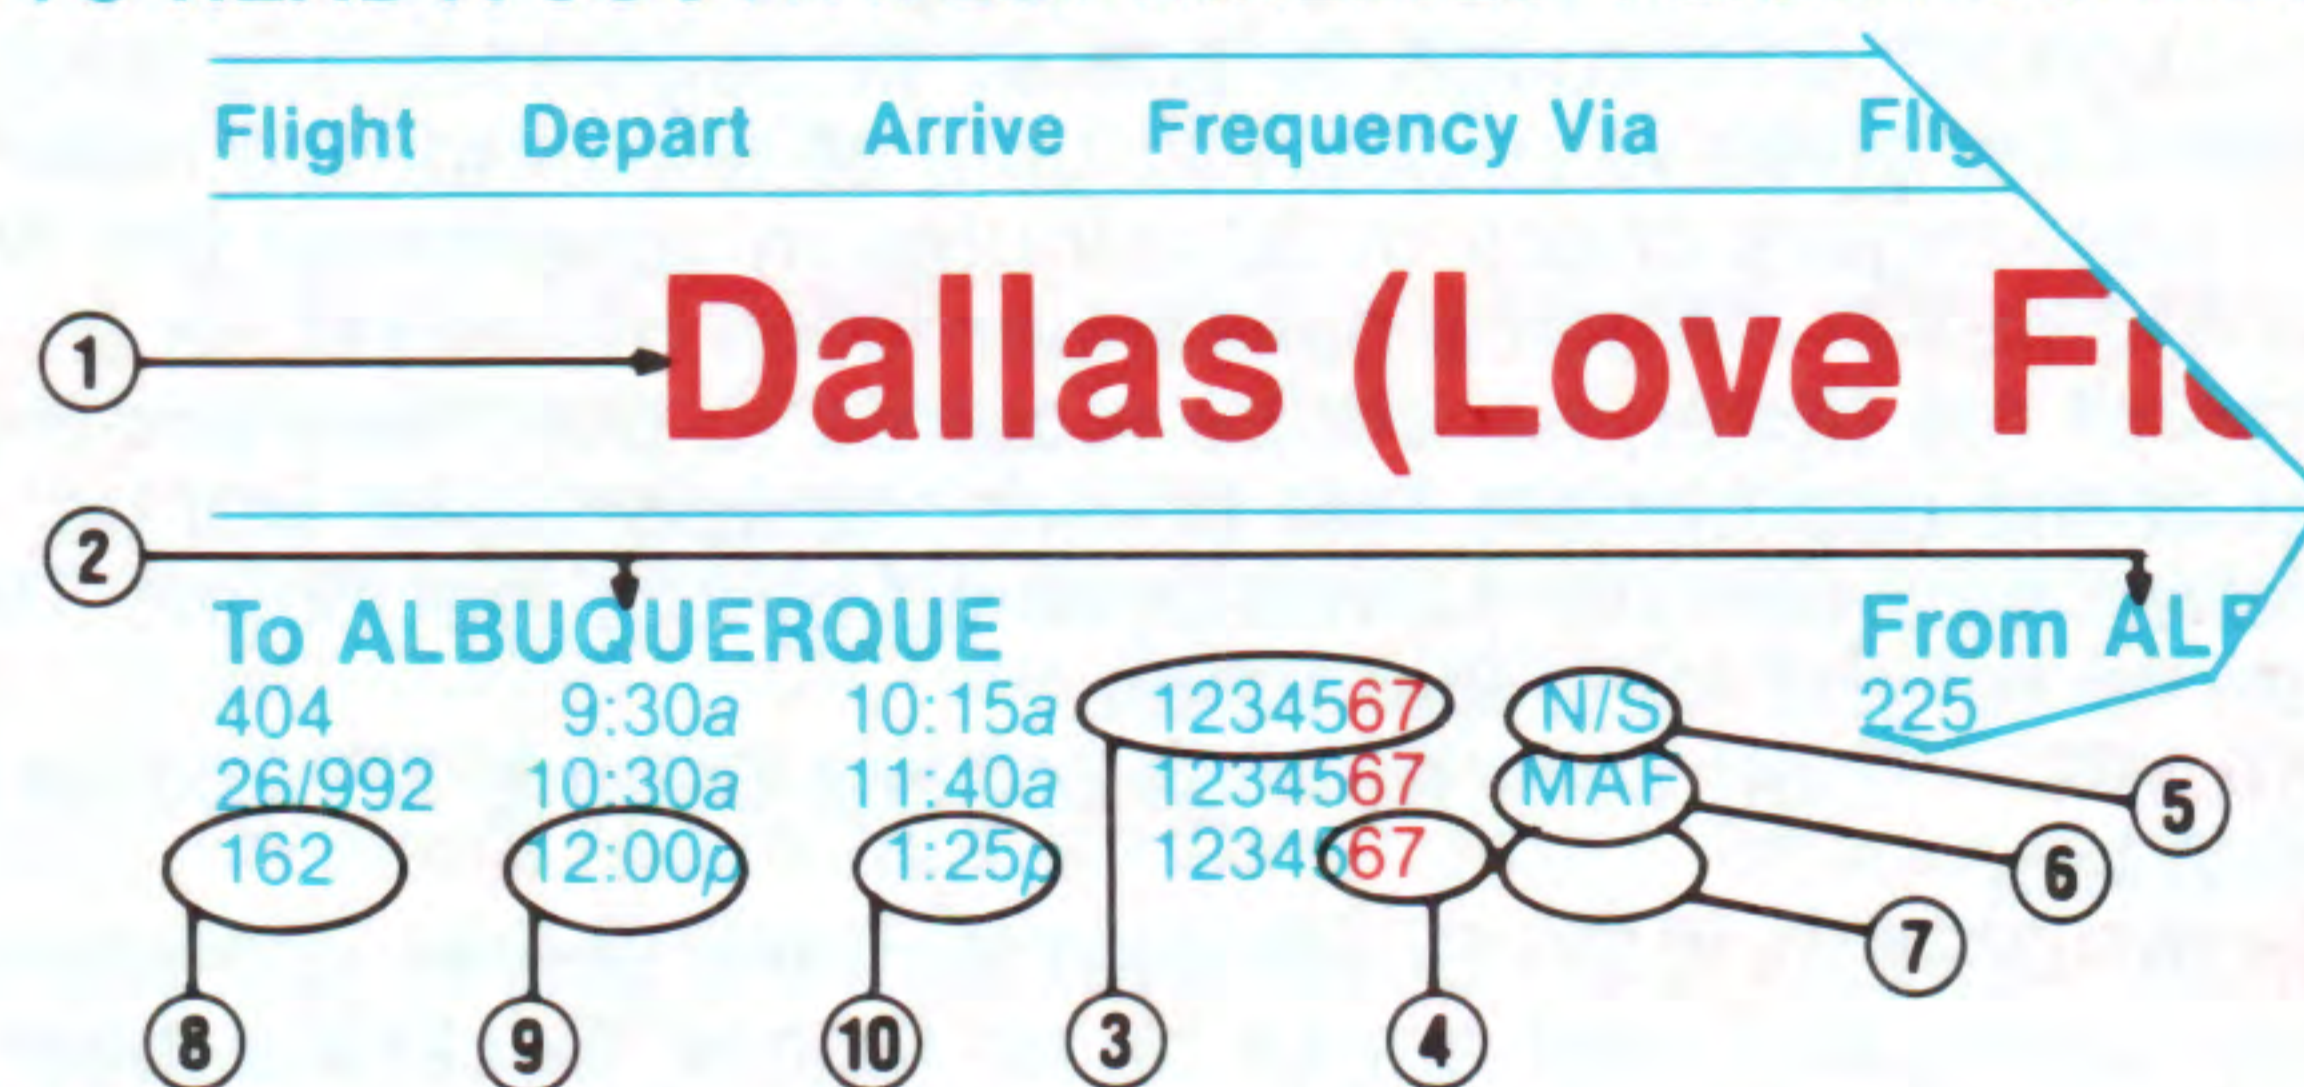

All Fares one-way, including tax. Fares and Schedule subject to change

TULSA TO:

	PAGE	FARES	
		Executive	Pleasure
Albuquerque	64	$100.00	$80.00
Amarillo	64	$80.00	$65.00
Austin	65	$70.00	$55.00
Corpus Christi	65	$90.00	$70.00
Dallas (Love Field)	65	$45.00	$30.00
El Paso	65	$90.00	$70.00
Houston Hobby (South)	65	$70.00	$55.00
Houston Intercontinental (North)	65	$70.00	$55.00
Kansas City (International)	65	$47.00	$32.00
Las Vegas	66	$175.00	$155.00
Little Rock	66	$75.00	$60.00
Los Angeles	66	$195.00	$175.00
Lubbock	66	$75.00	$60.00
Midland/Odessa	66	$70.00	$55.00
New Orleans	66	$90.00	$70.00
Phoenix	66	$155.00	$135.00
Rio Grande Valley (Harlingen)	66	$90.00	$70.00
San Antonio	67	$70.00	$55.00
San Diego	67	$175.00	$155.00
San Francisco	67	$195.00	$175.00

(All fares one-way, including tax)
Fares And Schedules Are Subject To Change.

General Information

HOW TO READ A SOUTHWEST AIRLINES' FLIGHT SCHEDULE:

1. Base City.
2. Reference City. From the Base City To the Reference City and to the Base City From the Reference City.
3. Frequency of Flights. If the following numbers appear it signifies that the flight is scheduled to operate on that day of the week. 1-Monday, 2-Tuesday, 3-Wednesday, 4-Thursday, 5-Friday, 6-Saturday, 7-Sunday.
4. Color. Red designates Pleasure Class flights on the frequency of flights.
5. Non-Stop. Non-Stop Flights are noted with the symbol N/S.
6. Connecting Flights. Connecting Flights are noted with the city-code where a change of plane occurs. City Codes are:

City	City Code	Time Zone	City	City Code	Time Zone
Albuquerque	ABQ	MST	Los Angeles	LAX	PST
Amarillo	AMA	CST	Lubbock	LBB	CST
Austin	AUS	CST	Midland/Odessa	MAF	CST
Corpus Christi	CRP	CST	New Orleans	MSY	CST
Dallas (Love Field)	DAL	CST	Oklahoma City	OKC	CST
Denver	DEN	MST	Phoenix	PHX	MST
El Paso	ELP	MST	Rio Grande Valley (Harlingen)	RGV	CST
Houston Hobby	HOU	CST	San Antonio	SAT	CST
Houston Intercontinental	IAH	CST	San Diego	SAN	PST
Kansas City	MCI	CST	San Francisco	SFO	PST
Las Vegas	LAS	PST	Tulsa	TUL	CST
Little Rock	LIT	CST			

7. Same Plane Flights. Same Plane Flights are indicated by the absence of N/S or connecting symbol code. Same plane flights are flights that have one or more stops but do not require a change of plane.
8. Flight Number(s). 9. Departure Time. 10. Arrival Time.

Time Zones. Refer to City Code List to note correct time zone for each city served. The codes for time zones are = Central Standard Time — CST; Mountain Standard Time — MST; Pacific Standard Time — PST.