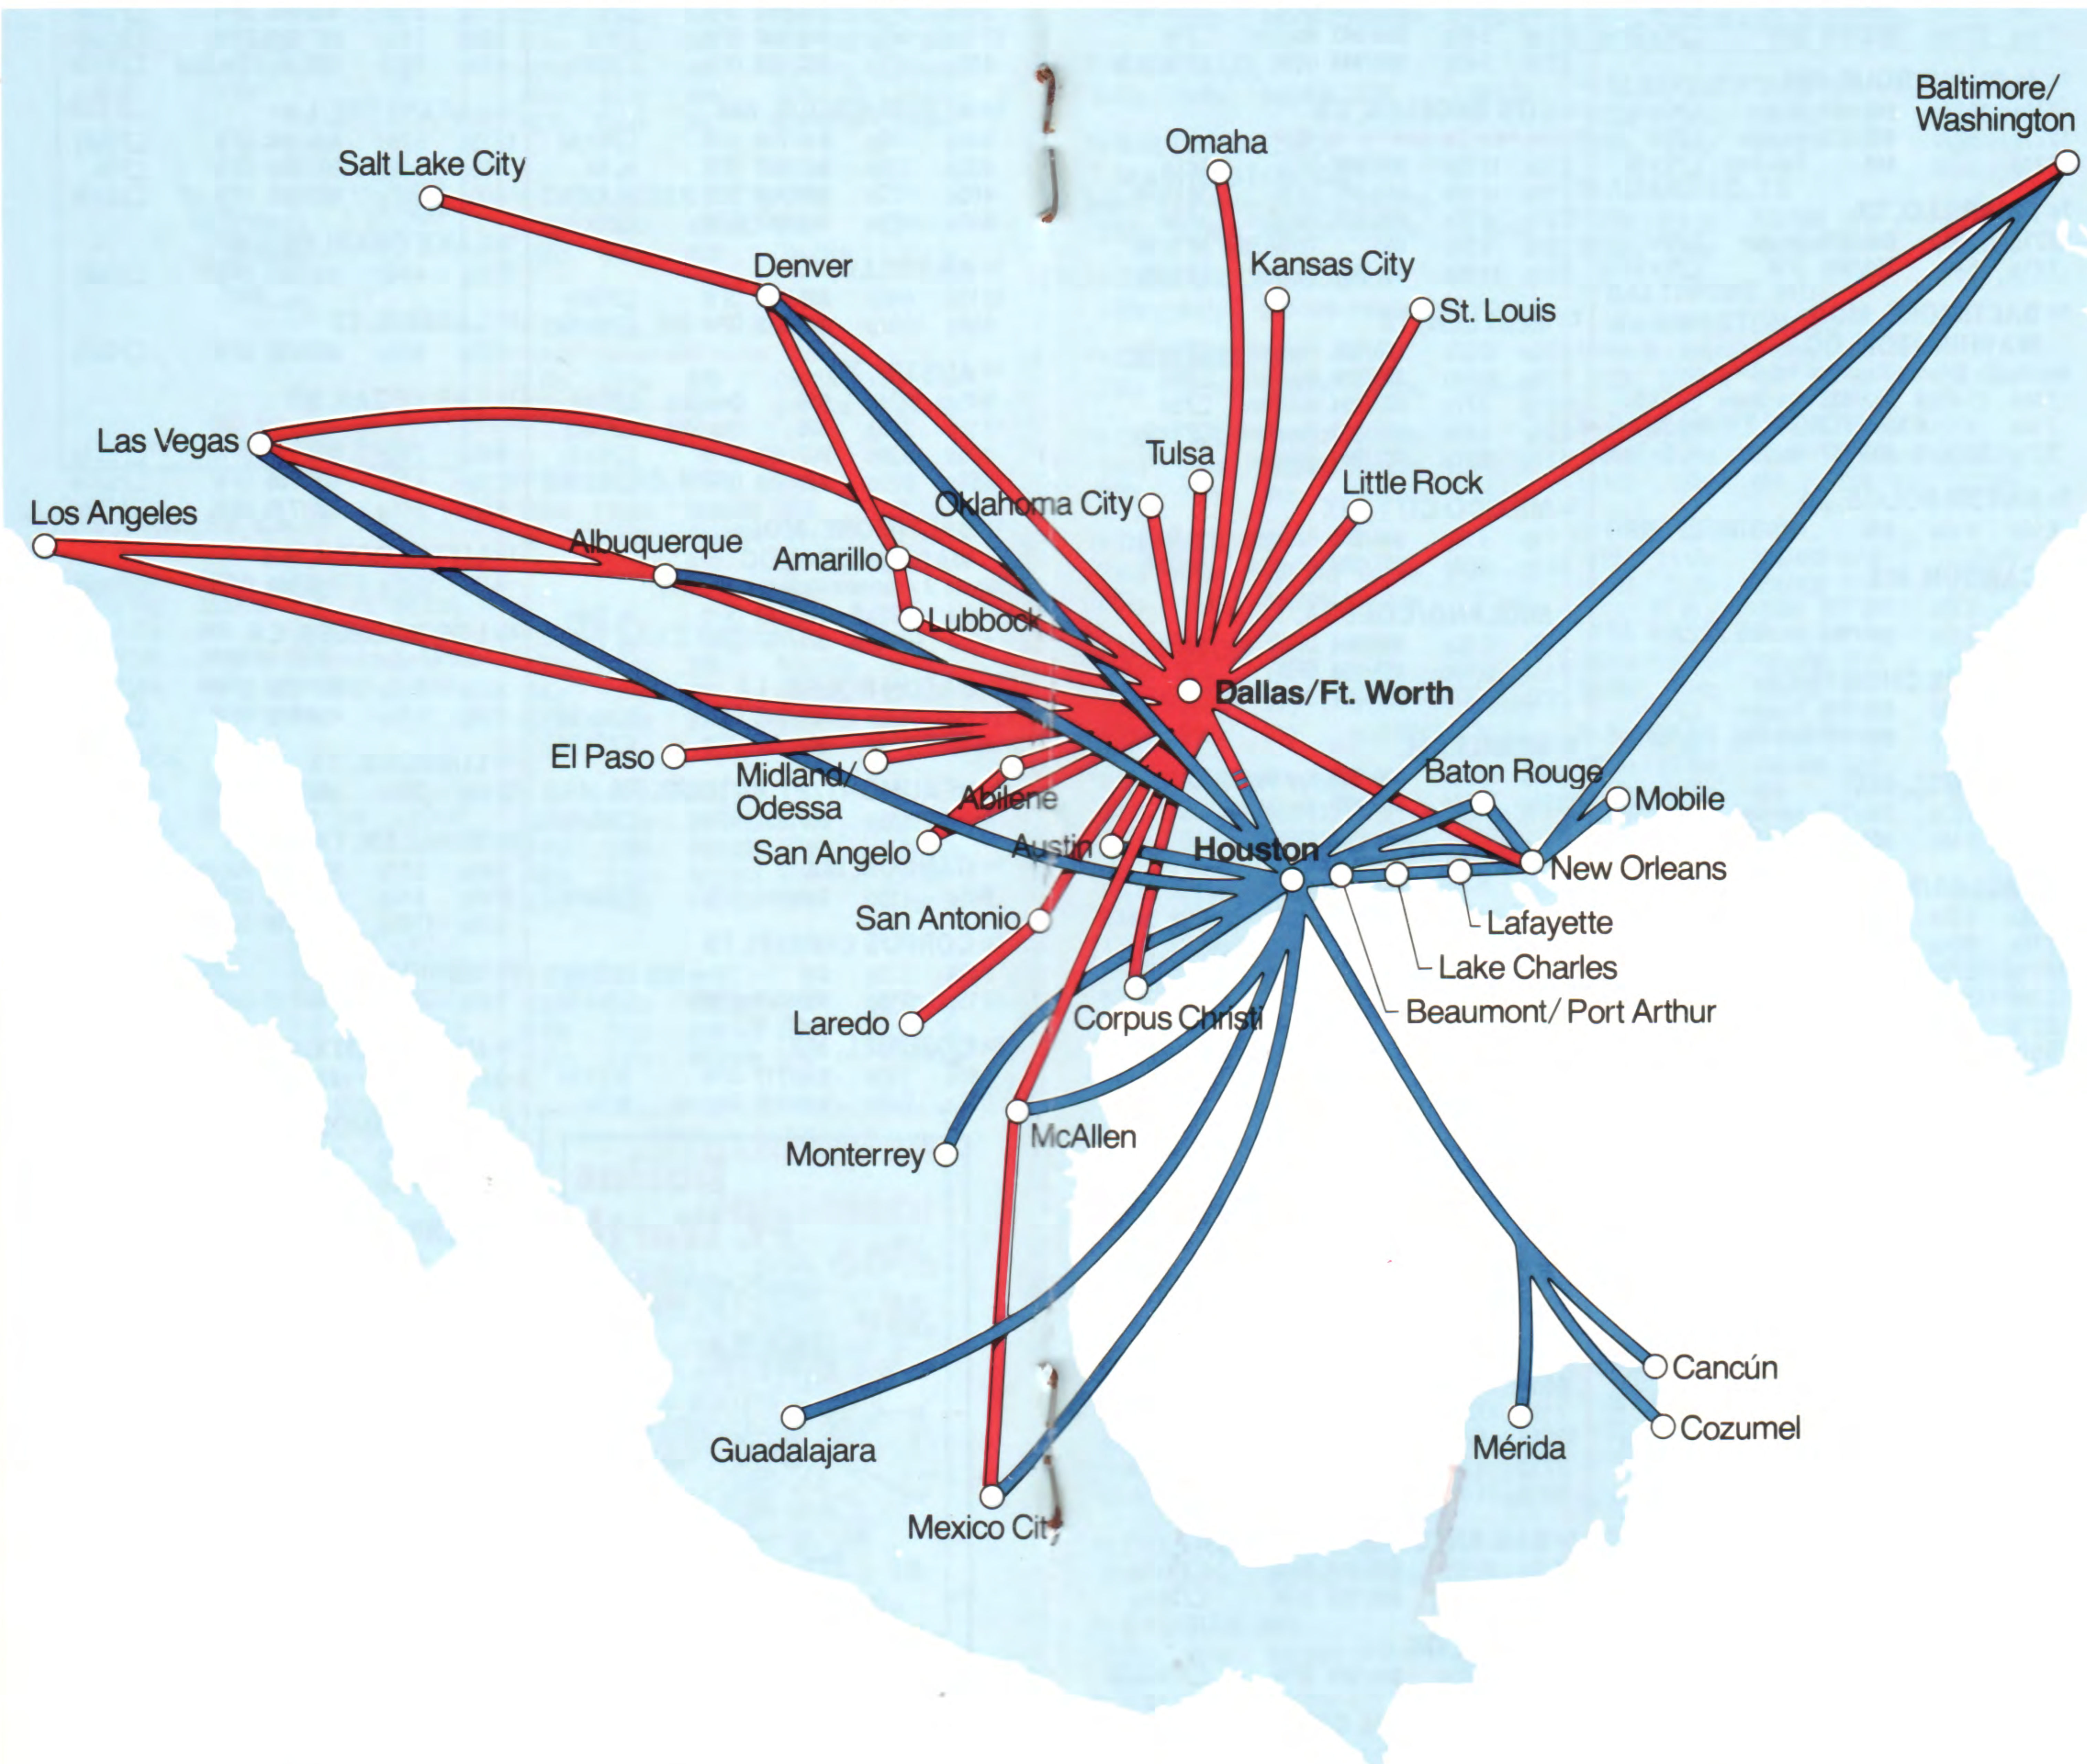

We believe you were meant to fly for peanuts.

Texas International

Texas International

FROM	Leave	Arrive	Flight	Fares	Via/Stops	Meal Freq.
LAFAYETTE, LA						
	RESERVATIONS: 232-4000					
	AIR FREIGHT: 232-0705					
To: ABILENE, TX	7 16a	12 08p	995/815	DFW	☐ Su	
	7 16a	12 08p	852/815	DFW	☐ Ex Sa Su	
To: ALBUQUERQUE, NM	7 16a	11 08a	852/957	DFW	☐ Daily	
	12 21p	5 23p	605/805	Houston	☐ Su	
	2 21p	5 23p	805	Two-Stop	☐ Ex Su	
To: AMARILLO, TX	12 21p	4 45p	605/926	Houston	☐ Su	
	2 21p	5 48p	805/933	DFW	☐ Ex Sa Su	
To: BALTIMORE, MD/ WASHINGTON, DC	Airports: B - Baltimore-Washington Int'l (BWI)					
	7 16a	11 40a B	852/832	New Orleans	☐ Ex Su	
	7 16a	4 22p B	995/752	DFW	☐ Su	
	2 21p	10 24p B	805/767	Houston	☐ Ex Sa Su	
To: BATON ROUGE, LA	8 50a	9 10a	830	NON-STOP	☐ Ex Sa	
To: CANCUN, MX	6 55a	9 30a	705/729	Houston	☐ Sa	
	12 21p	3 15p	605/993	Houston	☐ Su	
To: CORPUS CHRISTI, TX	12 21p	2 28p	605/916	Houston	☐ Su	
	2 21p	6 53p	805/429	Houston	☐ Ex Su	
To: COZUMEL, MX	6 55a	1 53p	705/717	Houston	☒ Ex Su	
	12 21p	2 48p	605/717	Houston	☒ Su	
To: DALLAS/FT WORTH, TX	7 16a	9 30a	852	One-Stop	☐ Ex Su	
	7 16a	9 54a	995	Two-Stop	☐ Su	
	12 21p	2 29p	605/926	Houston	☐ Su	
	12 26p	3 10p	460/709	New Orleans	☐ Ex Sa Su	
	2 21p	4 24p	805	One-Stop	☐ Ex Su	
	5 51p	8 10p	937/947	New Orleans	☐ Ex Sa	
	5 51p	9 39p	937/828	Houston	☐ Daily	
To: DENVER, CO	6 55a	10 11a	705/938	Houston	☒ Ex Su	
	7 16a	10 11a	995/938	Houston	☒ Su	
	7 16a	11 10a	852/452	DFW	☐ Ex Su	
	12 21p	4 51p	605/996	Houston	☐ Su	
	2 21p	4 51p	805/996	Houston	☐ Ex Su	
	5 51p	9 46p	937	Two-Stop	☐ Daily	
To: GUADALAJARA, MX	5 51p	9 35p	937/976	Houston	☐ Daily	
To: HOUSTON, TX	6 55a	8 13a	705	One-Stop	☐ Ex Su	
	7 16a	8 35a	995	One-Stop	☐ Su	
	12 21p	1 05p	605	NON-STOP	☐ Su	
	2 21p	3 05p	805	NON-STOP	☐ Ex Su	
	5 51p	7 45p	937	One-Stop	☐ Daily	
	8 25p	9 42p	918	One-Stop	☐ Daily	
To: KANSAS CITY, MO	7 16a	11 45a	995/404	DFW	☐ Su	
	7 16a	11 45a	852/404	DFW	☐ Ex Su	
	2 21p	6 33p	805/410	DFW	☐ Ex Sa Su	
	2 21p	6 40p	805/922	Houston	☐ Sa	
To: LAKE CHARLES, LA	6 55a	7 19a	705	NON-STOP	☐ Ex Su	
	8 25p	8 49p	918	NON-STOP	☐ Daily	

Certain Flights And Fares May Not Be Available During Holiday Periods. Consult Texas International For Details. See Inside Back Cover For More Information On Schedules And Fares Contained In This Schedule. Information Shown Subject To Change. Please Confirm With Texas International Reservations.