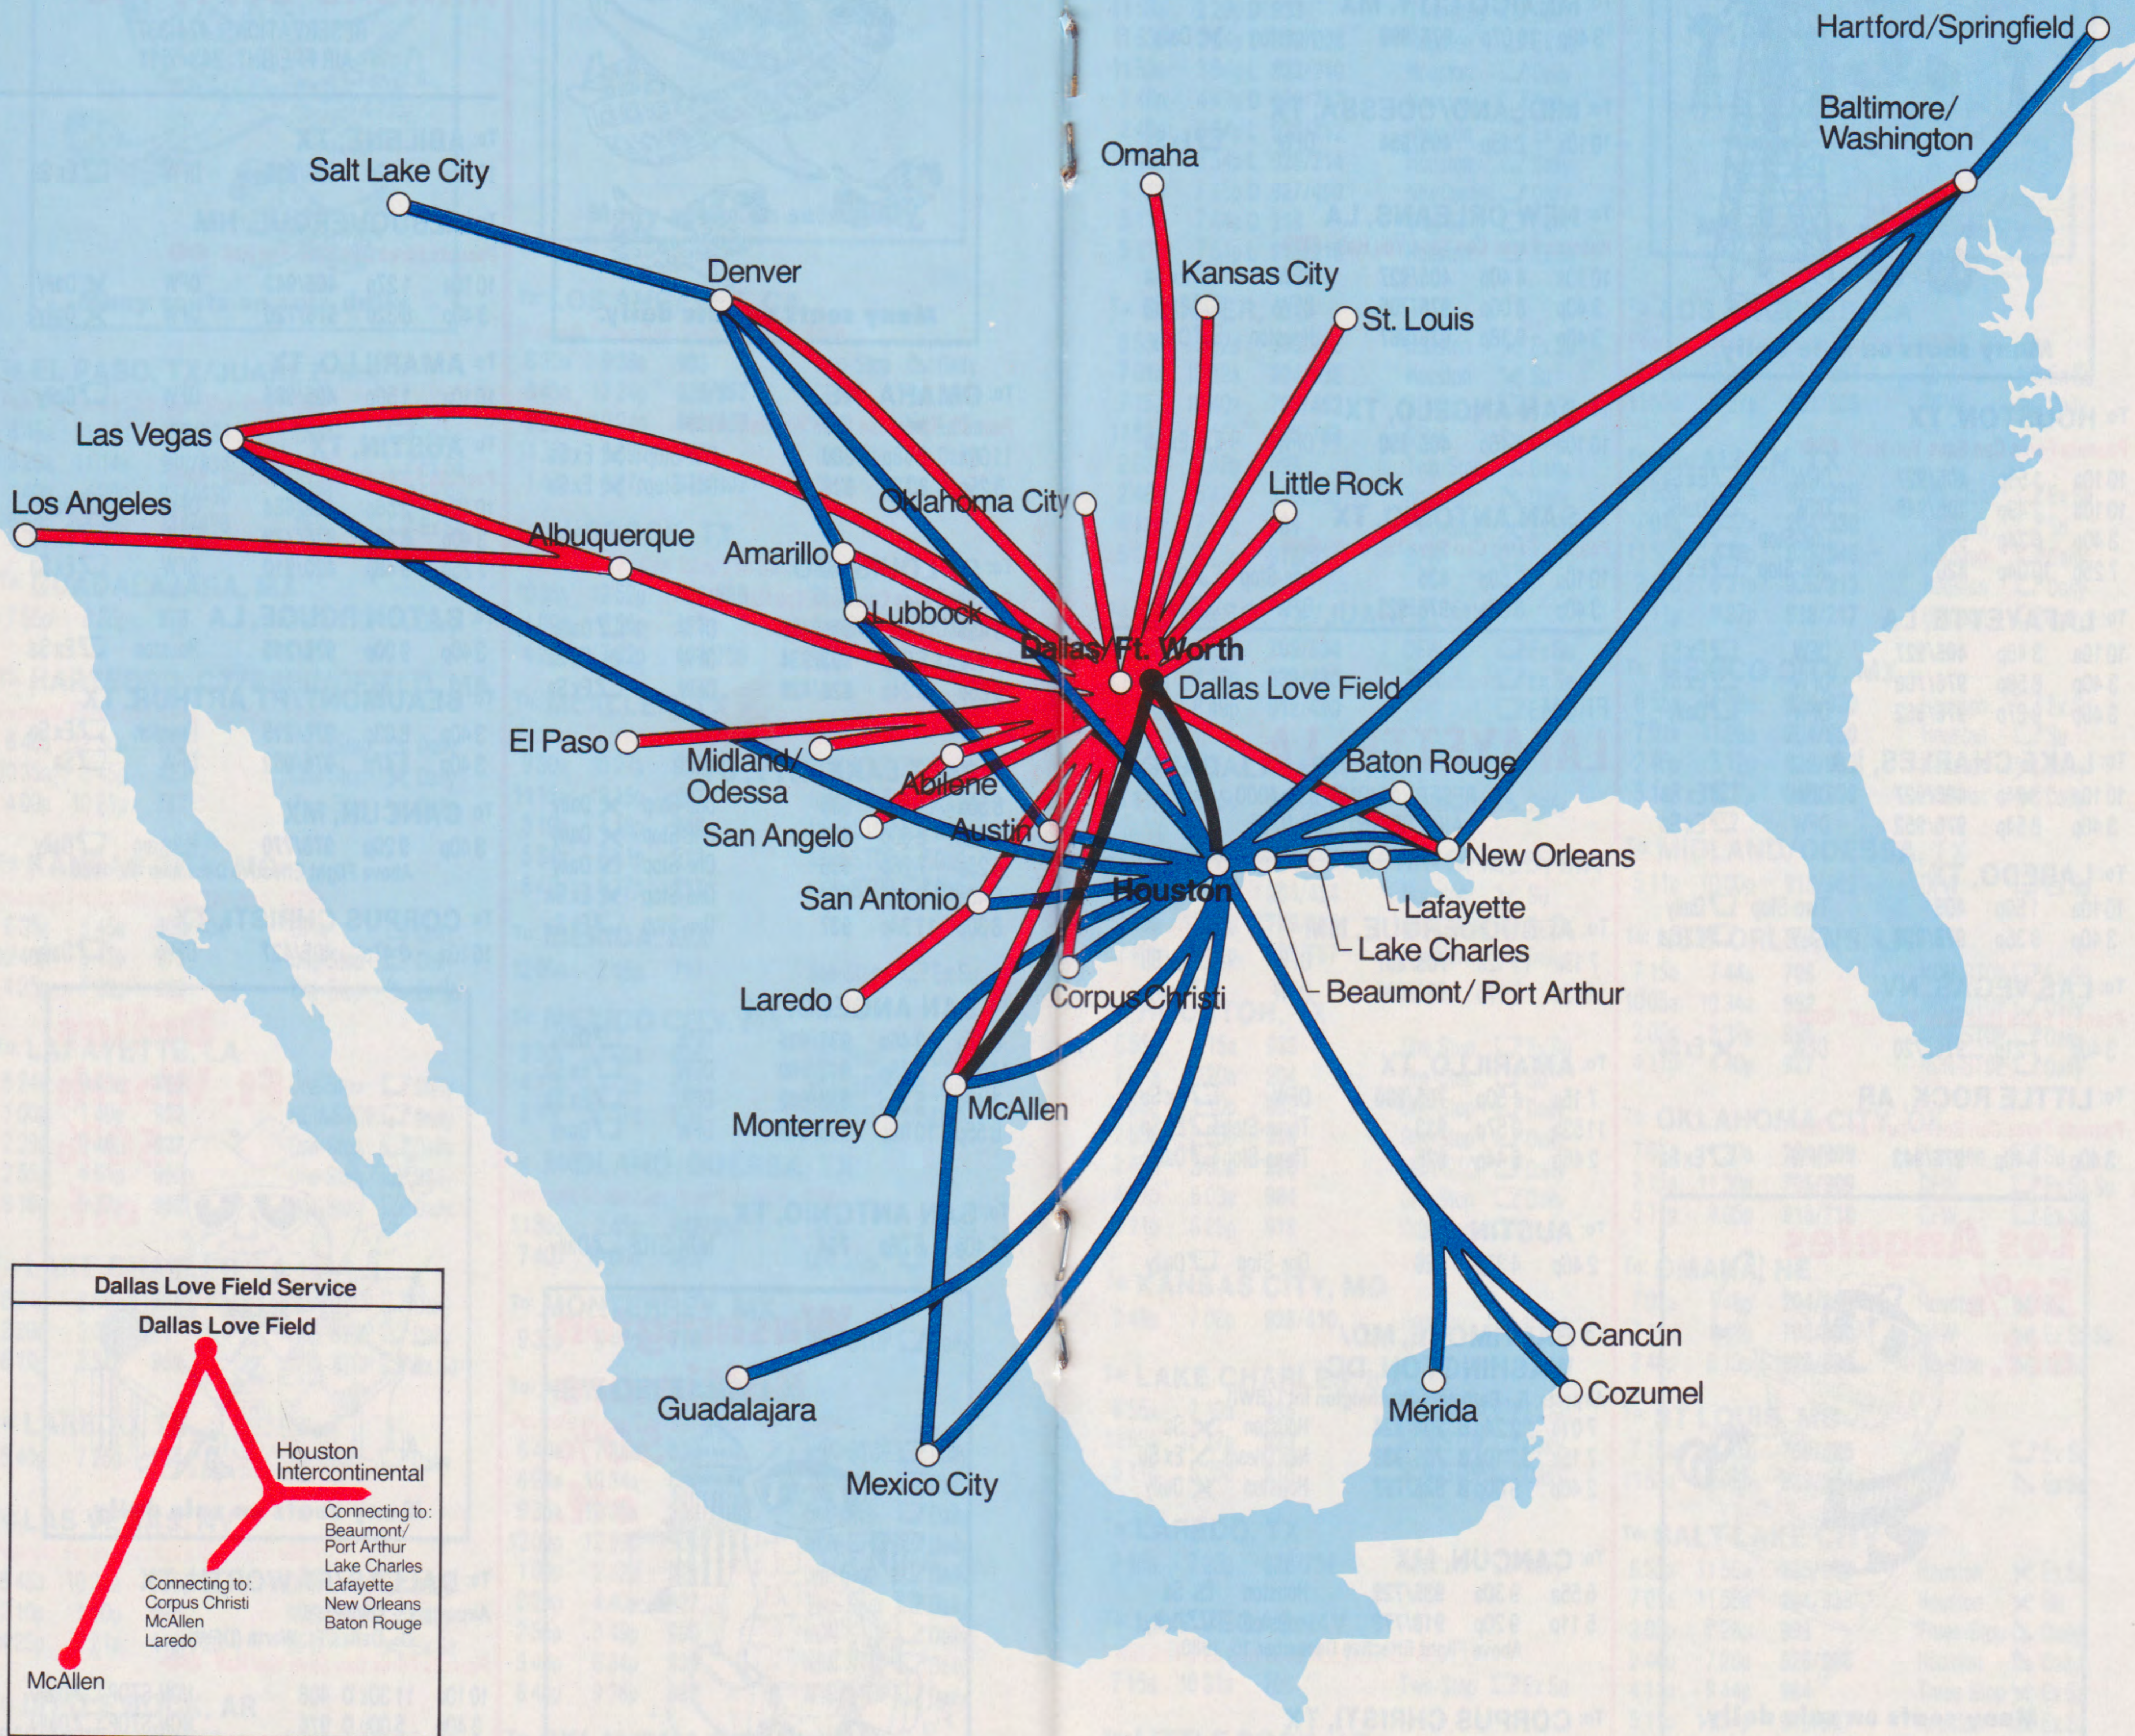

To: LUBBOCK, TX

Peanuts Fares Can Save You Half

10 05a	12 52p	752/986	DFW	☐ Daily
4 00p	5 56p	926	One-Stop	☐ Daily
4 25p	7 02p	410/755	DFW	☐ Ex Sa

To: McALLEN, TX

Peanuts Fares Can Save You Half

9 30a	10 27a	930	NON-STOP	☐ Daily
11 18a	12 15p	207	NON-STOP	☐ Ex Su
3 19p	4 16p	945	NON-STOP	☐ Daily
5 34p	6 31p	213	NON-STOP	☐ Daily
8 40p	9 37p	217	NON-STOP	☐ Daily

To: MERIDA, MX

12 00n	2 15p	717	One-Stop	☐ Ex Su

To: MEXICO CITY, MX

9 30a	11 06a	930	One-Stop	☐ Daily
4 15p	5 12p	983	NON-STOP	☒ Daily
9 10p	10 07p	999	NON-STOP	☒ Daily

To: MIDLAND/ODESSA, TX

Peanuts Fares Can Save You Half

11 35a	2 45p	942/954	DFW	☐ Ex Sa
7 40p	10 00p	965	One-Stop	☐ Ex Sa

To: MONTERREY, MX

9 35p	9 42p	776	NON-STOP	☐ Daily

To: NEW ORLEANS, LA

Peanuts Fares Can Save You Half

6 40a	7 34a	832	NON-STOP	☐ Daily
8 24a	10 34a	852	Two-Stop	☐ Daily
8 35a	10 05a	201	One-Stop	☐ Daily
12 05p	12 59p	989	NON-STOP	☐ Daily
1 00p	2 32p	922	One-Stop	☐ Daily
2 29p	4 40p	927	Two-Stop	☐ Daily
2 55p	3 49p	980	NON-STOP	☐ Daily
5 40p	6 34p	939	NON-STOP	☐ Daily
8 44p	9 38p	987	NON-STOP	☐ Daily

To: OKLAHOMA CITY, OK

Peanuts Fares Can Save You Half

9 20a	11 30a	909	One-Stop	☐ Ex Sa
6 55p	9 05p	718	One-Stop	☐ Ex Sa

Houston-Hartford 3 Daily Flights

Leave Arrive Flight Fares Via/Stops Meal Freq.

FROM HOUSTON, TX (Cont'd)

**Omaha
50% off.**

Many seats on sale daily.

To: OMAHA, NE

Peanuts Fares Can Save You Half

11 00a	1 48p	800	One-Stop	☒ Ex Sa
5 25p	8 13p	828	One-Stop	☒ Ex Sa

To: ST LOUIS, MO

Peanuts Fares Can Save You Half

8 45a	11 40a	935/485	DFW	☐ Daily
1 40p	5 05p	933/934	DFW	☐ Ex Sa
5 25p	9 24p	828/428	DFW	☐ Ex Sa

To: SALT LAKE CITY, UT

8 55a	11 56a	938	One-Stop	☒ Daily
12 00n	3 00p	888	One-Stop	☒ Daily
4 25p	7 26p	996	One-Stop	☐ Daily
6 40p	9 44p	984	One-Stop	☒ Ex Sa
8 30p	11 34p	937	One-Stop	☐ Ex Sa

To: SAN ANGELO, TX

8 45a	10 46a	935/815	DFW	☐ Daily
11 35a	1 46p	942/890	DFW	☐ Ex Sa
1 40p	5 23p	933/802	DFW	☐ Ex Sa
6 55p	10 02p	718/948	DFW	☐ Daily

To: SAN ANTONIO, TX

5 40p	6 25p	754	NON-STOP	☐ Daily

**Washington
Baltimore
50% off.**

Many seats on sale daily.

Leave Arrive Flight Fares Via/Stops Meal Freq.

To: WASHINGTON, DC

Airports: B - Baltimore-Washington Int'l (BWI)
Peanuts Fares Can Save You Half

6 40a	11 10a	B 832	One-Stop	☐ Daily
10 05a	3 05p	B 752	One-Stop	☒ Daily
10 35a	2 24p	B 424	NON-STOP	☒ Daily
4 00p	9 00p	B 767	One-Stop	☒ Daily

FROM KANSAS CITY, MO

RESERVATIONS: 474-3377
AIR FREIGHT: 243-5511

To: ABILENE, TX

10 10a	2 32p	405/890	DFW	☐ Ex Sa

To: ALBUQUERQUE, NM

Peanuts Fares Can Save You Half

10 10a	1 27p	405/942	DFW	☒ Daily
3 40p	6 32p	976/720	DFW	☒ Daily

To: AMARILLO, TX

10 10a	1 50p	405/986	DFW	☐ Daily

To: AUSTIN, TX

Peanuts Fares Can Save You Half

10 10a	2 56p	405/484	DFW	☐ Daily
3 40p	6 26p	976/779	DFW	☐ Ex Sa
7 25p	9 48p	420/910	DFW	☐ Ex Sa

To: BATON ROUGE, LA

3 40p	9 00p	976/215	Houston	☐ Ex Sa

To: BEAUMONT/PT ARTHUR, TX

3 40p	8 03p	976/215	Houston	☐ Ex Sa
3 40p	8 47p	976/952	DFW	☐ Sa

To: CANCUN, MX

3 40p	9 20p	976/770	Houston	☐ Daily

Above Flight Effective December 15, 1980

To: CORPUS CHRISTI, TX

10 10a	2 47p	405/427	DFW	☐ Daily

**Dallas
Ft. Worth
50% off.**

Many seats on sale daily.

To: DALLAS/FT WORTH, TX

Airports: L - Love Field
D - Dallas/Ft. Worth (DFW)
Peanuts Fares Can Save You Half

10 10a	11 30a	D 405	NON-STOP	☐ Daily
3 40p	5 00p	D 976	NON-STOP	☐ Daily
7 25p	8 45p	D 420	NON-STOP	☐ Ex Sa

To: GUADALAJARA, MX

3 40p	8 55p	976	Two-Stop	☐ Daily

Certain Flights And Fares May Not Be Available During Holiday Periods.
Consult Texas International For Details. See Inside Back Cover For More
Information On Schedules And Fares Contained In This Schedule.

Information Shown Subject To Change. Please Confirm With Texas International Reservations.

All Local Times

☒ - Meal
☐ - Snack
☐ - Beverage

☒ - Save 50% Every Day. Call Early, Because We Can't Offer
Every Seat Or Every Flight At These Prices.

We believe you were meant to fly for peanuts.

Texas International