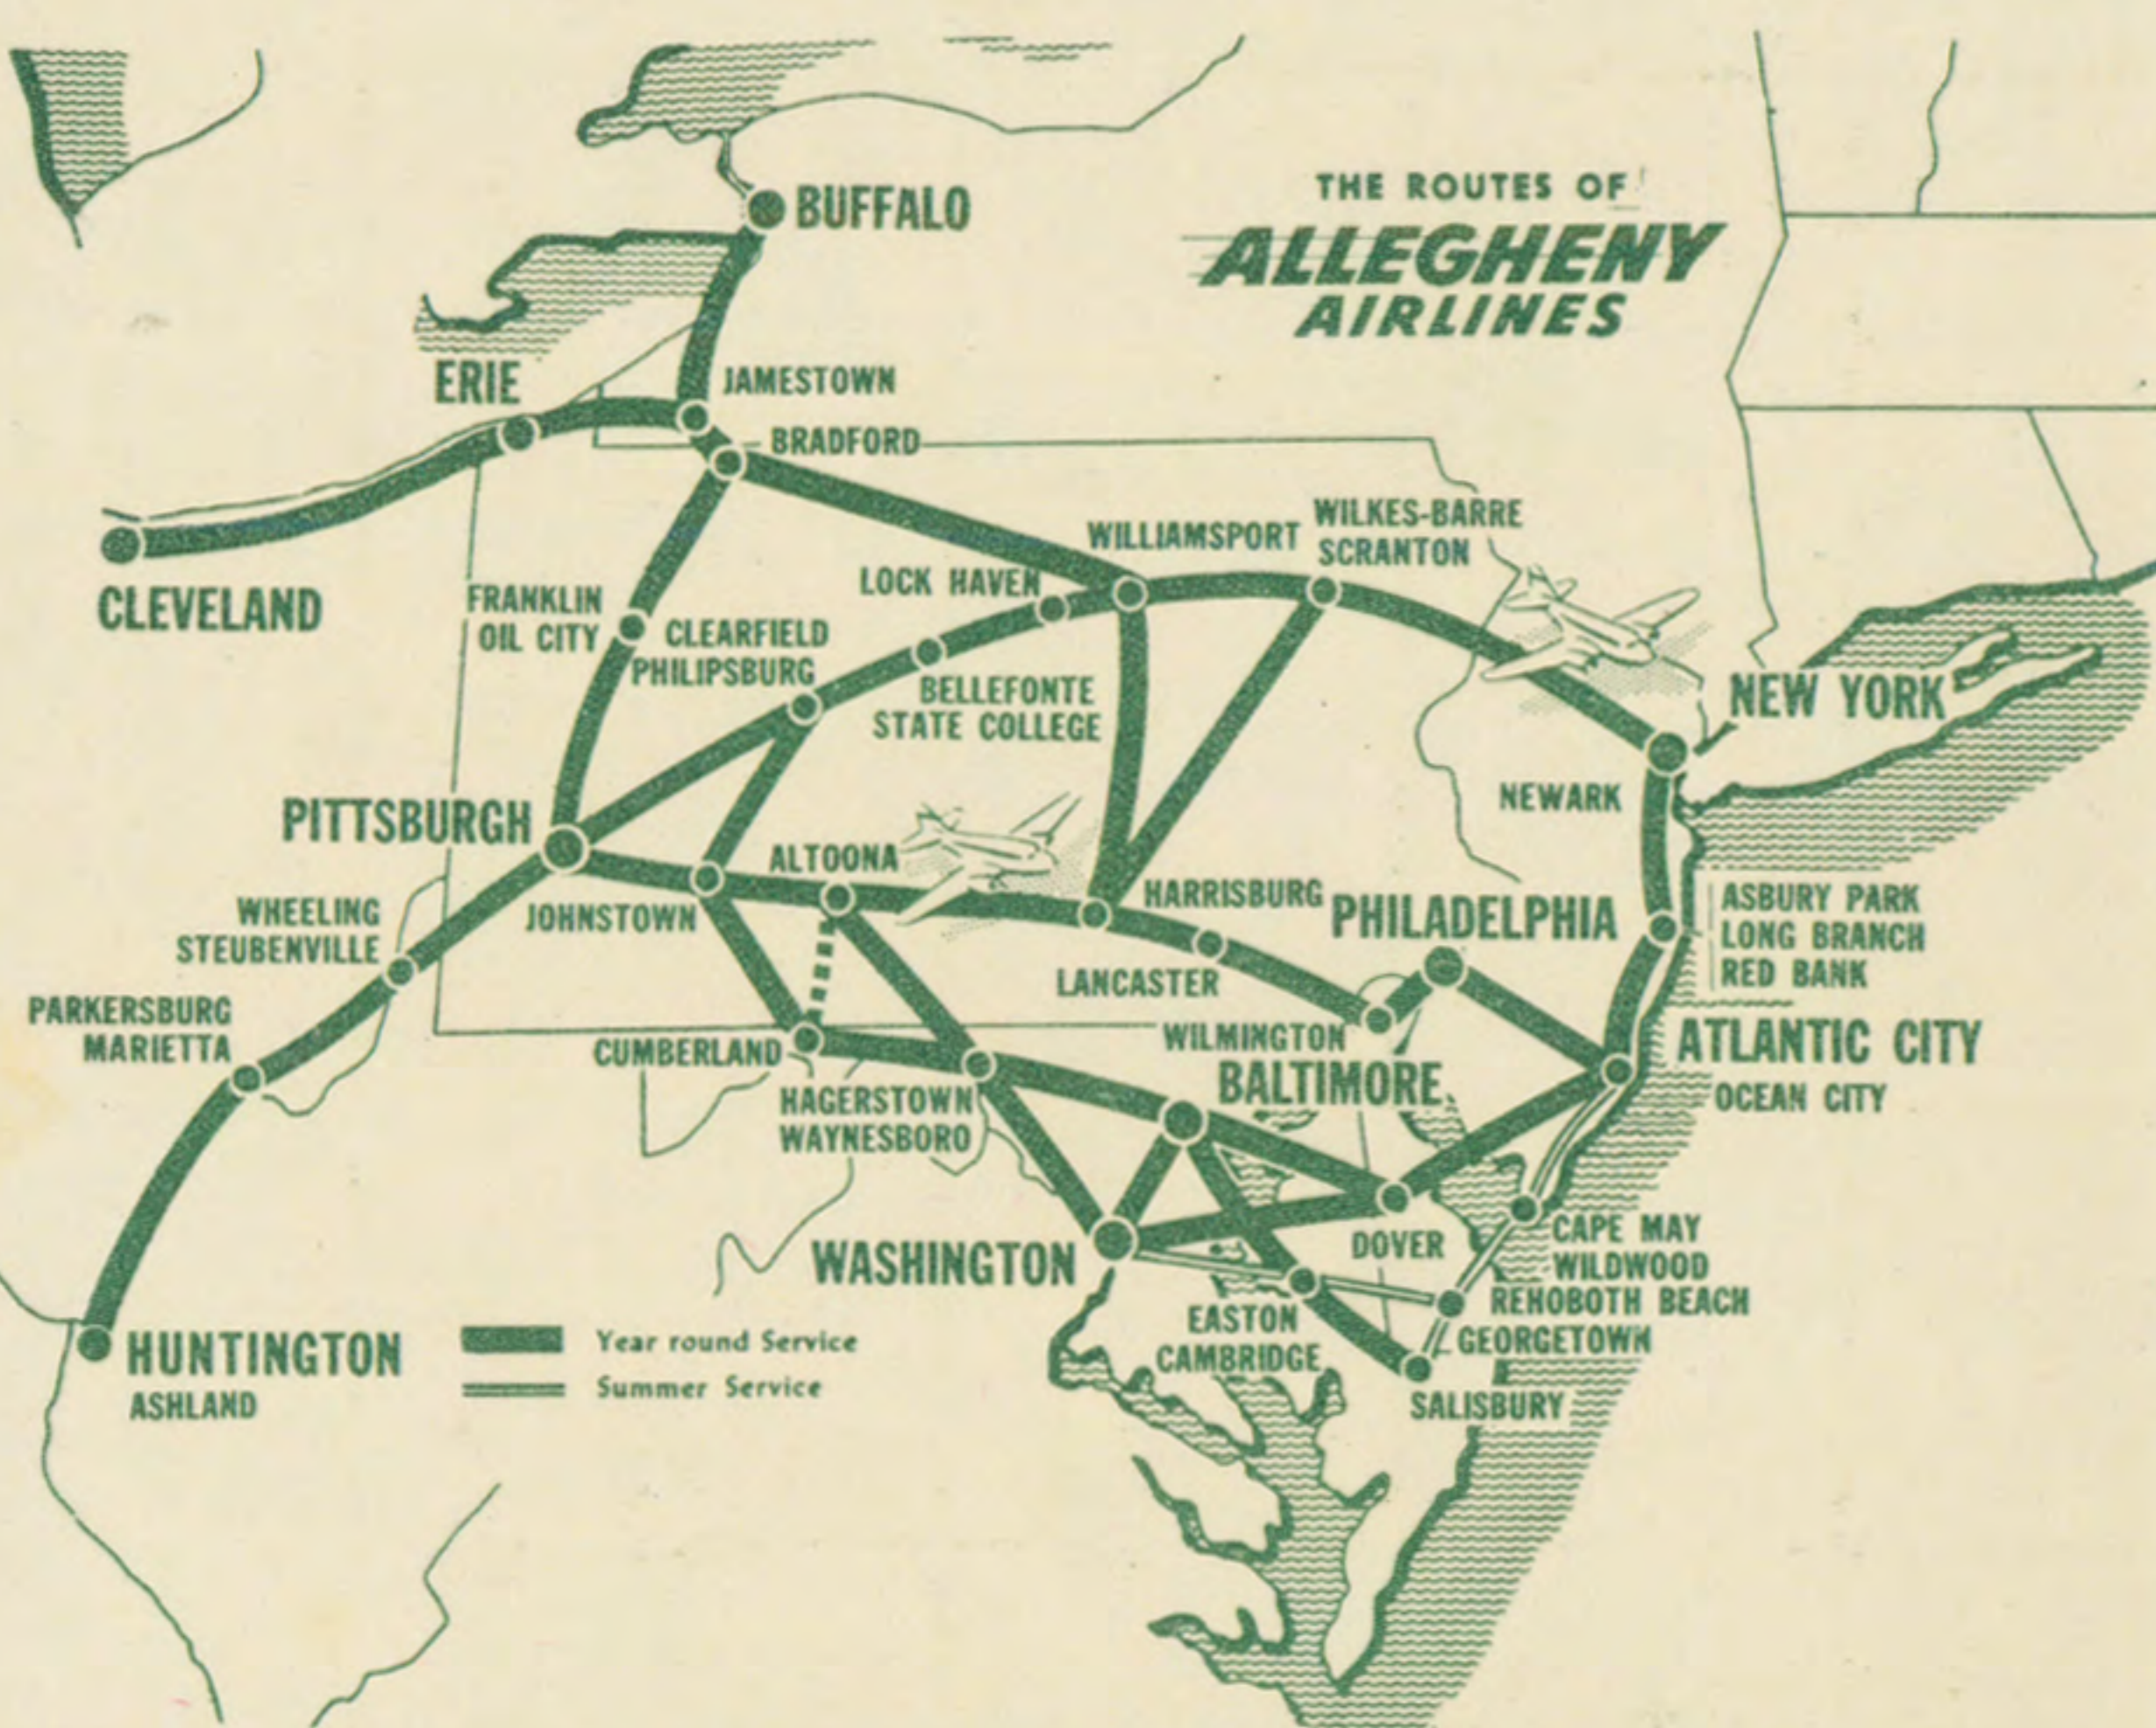

PASSENGER INFORMATION

Equipment

All flights are operated with the dependable Douglas DC-3 24-passenger aircraft, over authorized airways, under certificates issued by the Civil Aeronautics Board.

Reservations

Must be made in advance at any airline ticket office or travel agency. Passengers must present themselves at the airport office of Allegheny Airlines at least 10 minutes prior to the flight departure time. Passengers continuing after a stopover or on the return portion of a round trip must re-confirm their reservations at least 6 hours prior to the flight departure time or their reservation will be cancelled.

Children's Fares

One child under two years and not occupying a seat will be carried free with each accompanying passenger paying the adult fare. Children under two years for whom seats are reserved and children over 2 and under 12 years will be charged one-half of the adult fare. Children under eight must be accompanied by a passenger 12 years or over.

Schedules

Show the time at which planes may be expected to arrive at or depart from stations, but the carrier will not be responsible for consequences arising from delays or cancellations or from errors in the printed schedule. Schedules and fares shown are subject to change without notice.

Baggage

Forty pounds of baggage including brief case and hand luggage will be carried free on any ticket. Charge for excess baggage is 1/2 of 1% of the one way adult fare per pound, subject to a minimum charge of 25c. The liability of the Company for baggage is limited to $100.00 unless a higher value is declared and additional charges paid therefor in advance.

Ground Transportation

Ground transportation to and from the airports served by Allegheny Airlines is available at reasonable cost.

Short Ground Times

Through the use of "step doors" and other improvements ground times at intermediate stops have been cut to 2 minutes in the majority of instances. No long waiting at intermediate stations. You are on your way again for a speedy journey on Allegheny's flight.

CITIES SERVED BY

ALLEGHENY AIRLINES